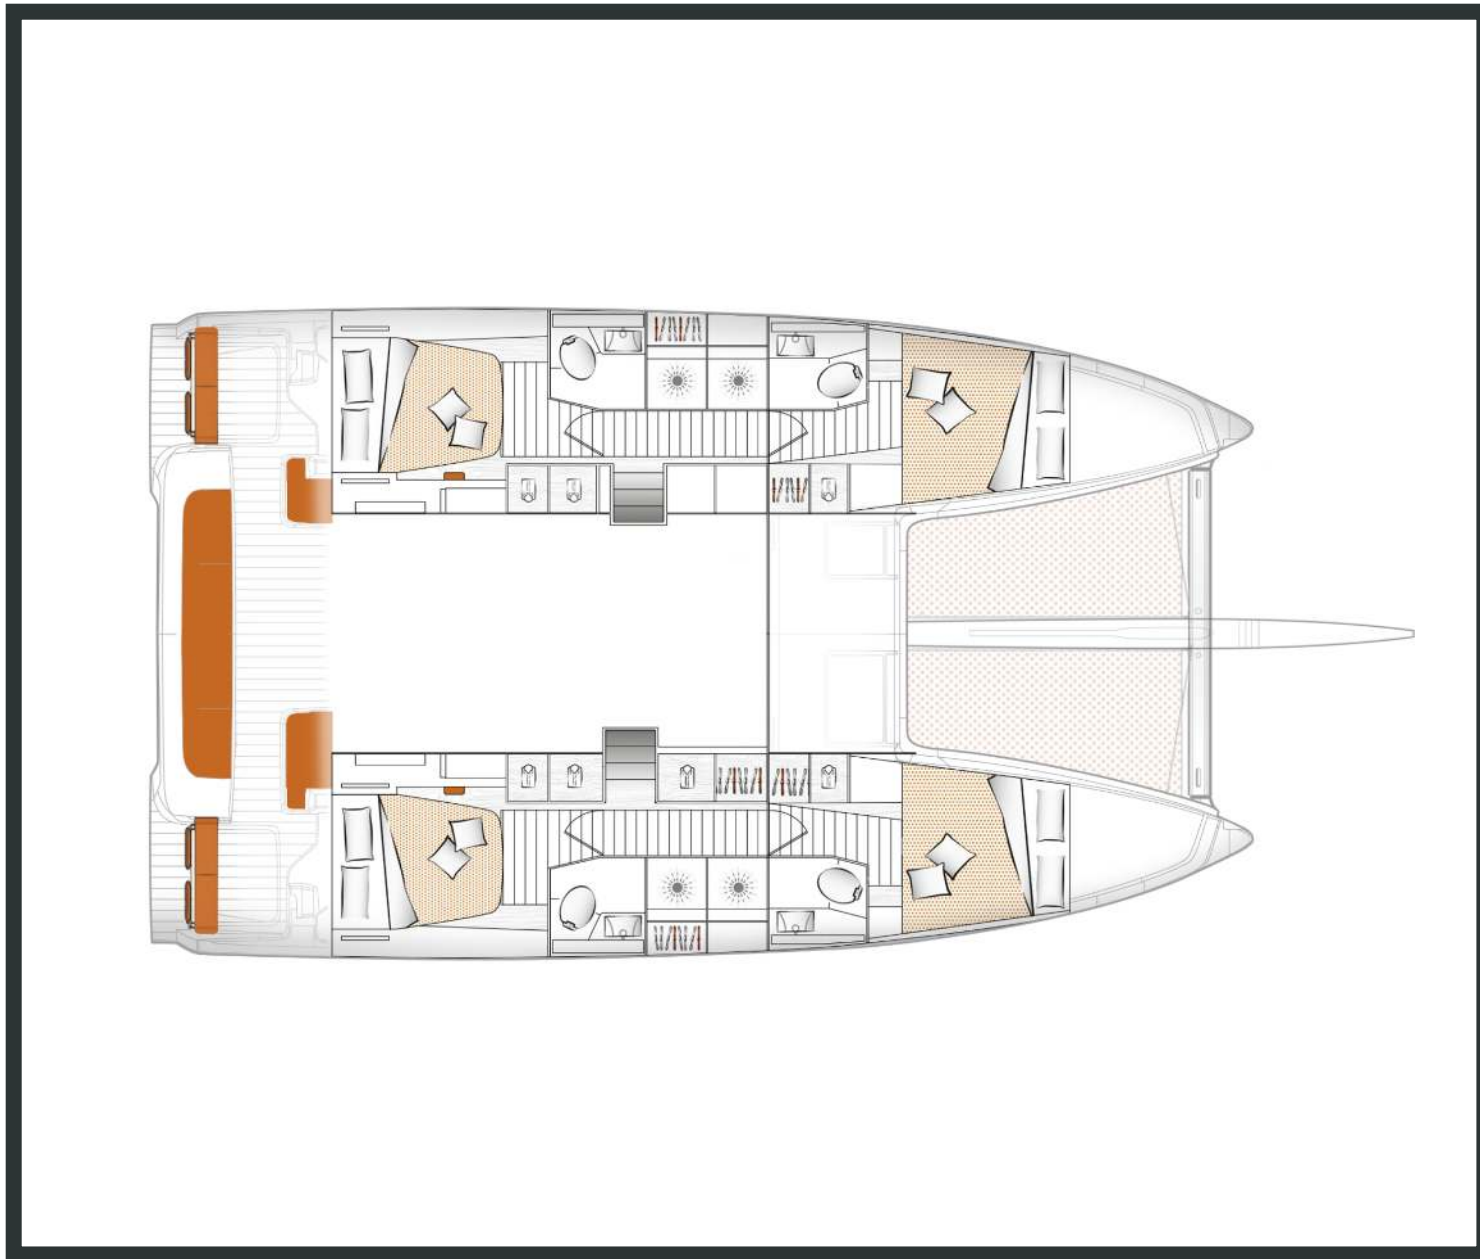

## Excess **14**

First Journey, Model 2024

Excess **14 / First Journey**, Model 2024  
**12 guests / 4 +2 cabins / 4 +1 wc**

Capitalizing on the developments of the very successful Excess 11, the Excess 14 goes even further, notably with its asymmetrical hulls which are unique in the mass production catamaran market.

Air Condition

Generator

Solar Panels

Water Maker

From charter bases at: **SKRADIN**  
 Available as: **BAREBOAT / SKIPPED**

**SPECIFICATIONS:**

LOA (m)	<b>13.9</b>	Fuel capacity (lt)	<b>400.0</b>
Beam (m)	<b>7.87</b>	Main sail type	<b>Full Batten</b>
Draft (m)	<b>1.48</b>	Genoa type	<b>Furling</b>
Cabins	<b>6</b>	Main sail area (sq.m.)	<b>90</b>
Berths	<b>12</b>	Genoa sail area (sq.m.)	<b>45</b>
Heads	<b>5</b>		

Excess **14**  
First Journey, Model 2024

Excess **14**  
First Journey, Model 2024