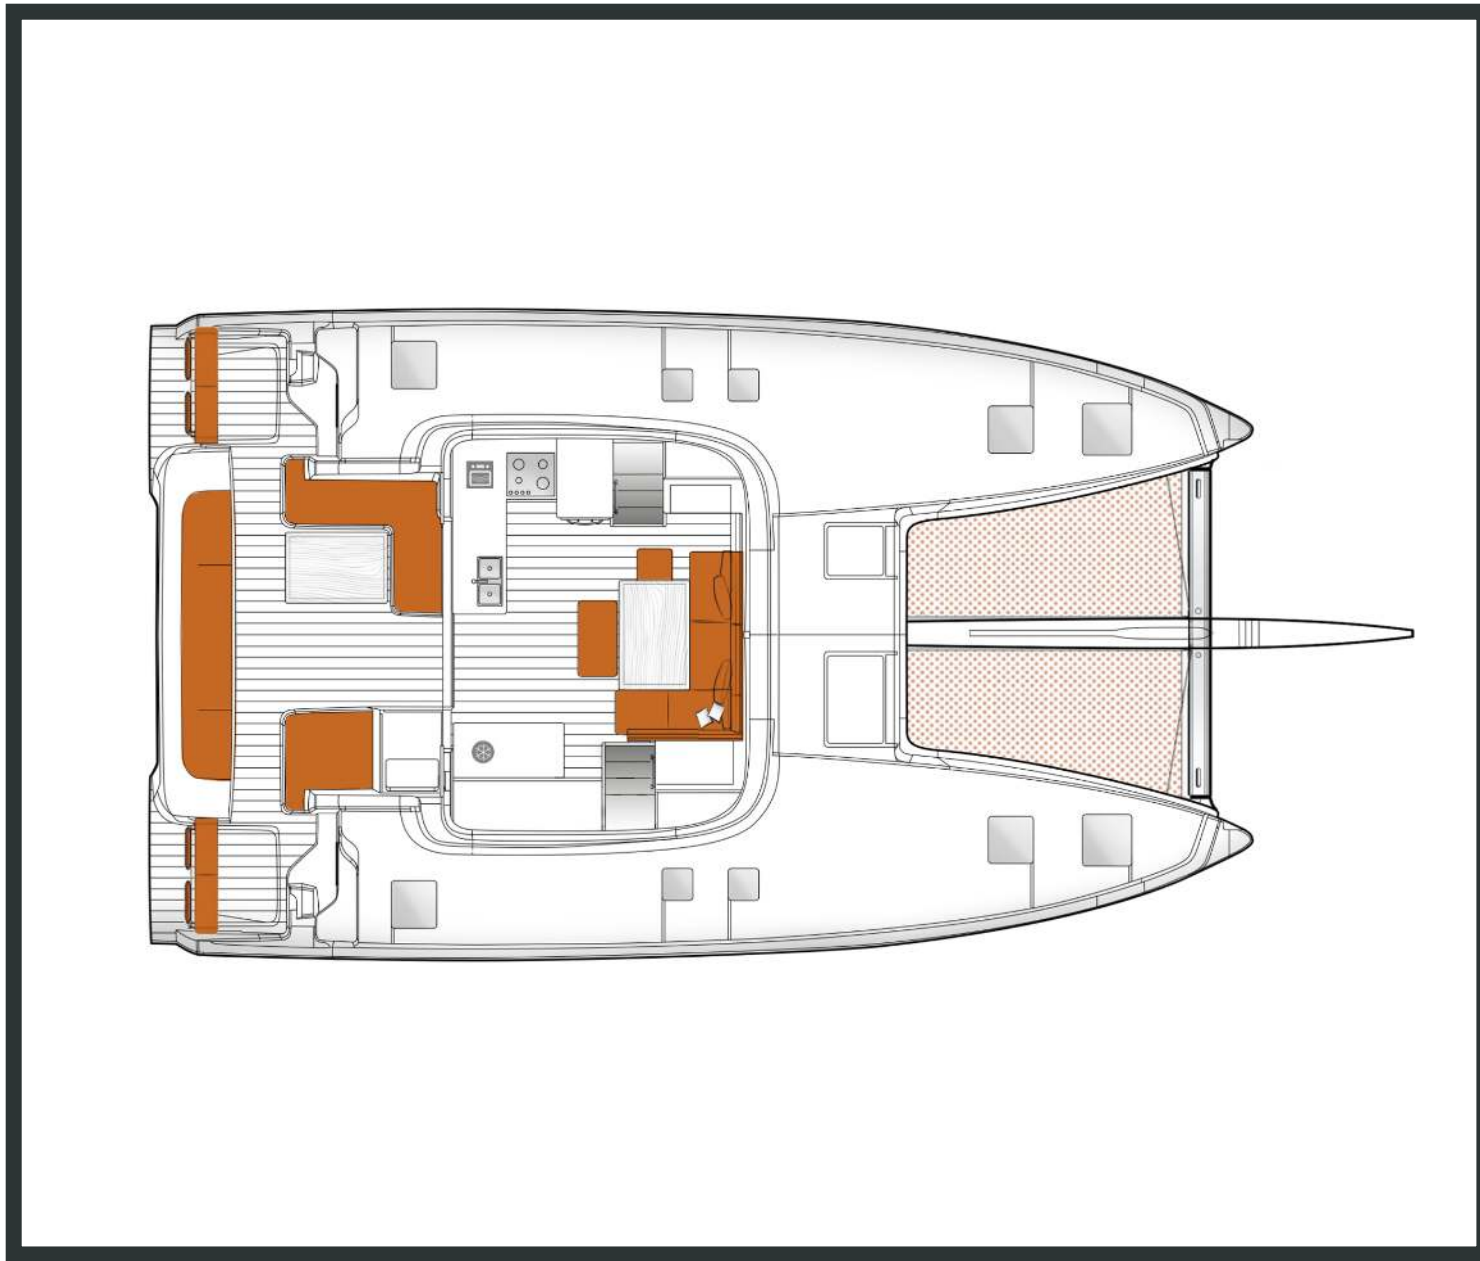

FULL INVENTORY / EQUIPMENT LIST

1. **Galley:** ✓ Bottle Can Opener ✓ Bowls ✓ Bread Knife ✓ Casserole ✓ Cheese Grater
   ✓ Clothes Pegs ✓ Coffee Cups ✓ Coffee Pot Filter Press ✓ Cutting Boards ✓ Drinking Glasses
   ✓ Dust Pan & Brush ✓ Forks ✓ Frying Pans ✓ Gas Stove with Burners & Grill ✓ Kettle ✓ Ladle
   ✓ Lemon Squeezer ✓ Main Dish Plates ✓ Meat Knives ✓ Oven Gloves ✓ Placemats for Pots
   ✓ Plates Small ✓ Plates Soup ✓ Pyrex Oven dish ✓ Refrigerator ✓ Salad Bowls ✓ Saucepans
   ✓ Serving Knives ✓ Serving Plates ✓ Serving Tray ✓ Small Plates ✓ Soup Spoons
   ✓ Spagetti Strainer ✓ Spatula ✓ Tapper Ware ✓ Tea Spoons ✓ Tea Strainer ✓ Tongs
   ✓ Vegetable Knives ✓ Vegetable Peeler ✓ Water Jug ✓ Whisk ✓ Wine Glasses ✓ Wooden Spoons
2. **Navigation:** ✓ AdriaticPilotBook ✓ BatteryOperatedNavLightsSet ✓ Binoculars ✓ Divider
   ✓ Hand Bearing Compass ✓ Light House Book ✓ Navigation Ruller ✓ Pencil Set
   ✓ Sea Charts Area Set
3. **Safety:** ✓ Black Plastic Balls ✓ Black Plastic Cone ✓ Bosun's Chair ✓ Distress Flares Box
   ✓ Distress Mirror ✓ Emergency Tiller ✓ EPIRB ✓ Fire Extinguishers ✓ First Aid Kit
   ✓ Floating Light ✓ Foghorn ✓ Horseshoe Lifebuoy ✓ Life Jackets, Adults ✓ Life Jackets, Child
   ✓ Liferaft ✓ Radar Reflector ✓ Safety Harnesses with Belts ✓ Set of Flags, C.N.Q. ✓ Wire Cutter
   ✓ Wooden Blanks Set
4. **Sails / Covers:** ✓ Bimini Top ✓ Sprayhood
5. **Spares / Tools:** ✓ Boat Manuals ✓ Engine(s) Spares Box ✓ HoldingTanks ✓ Sail Repair Kit
   ✓ Scissors ✓ Tools Box ✓ Torch Light

NEED ASSISTANCE? GET HELP

CHARTER ENQUIRY

SPECIAL OFFERS