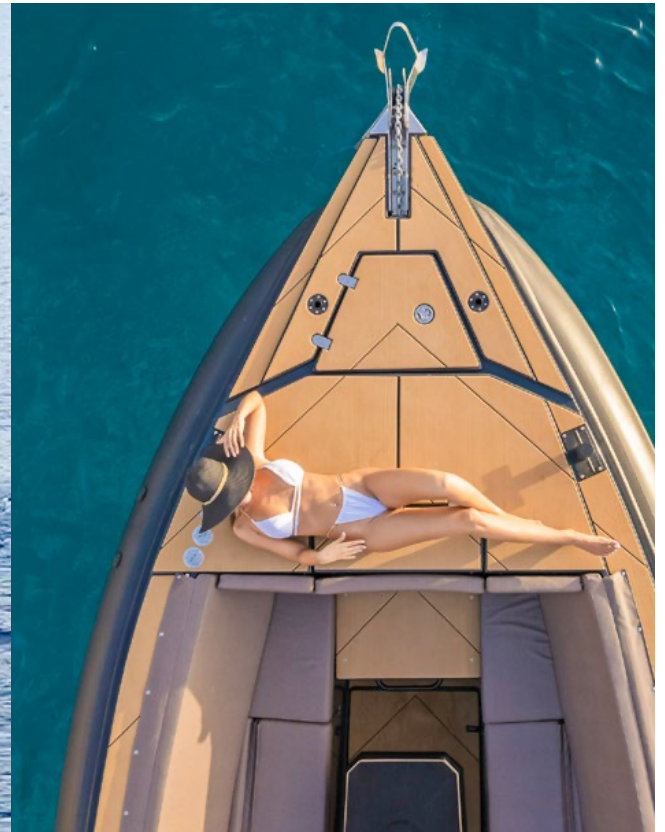

ENIGMA

RAFNAR 1200 T-TOP