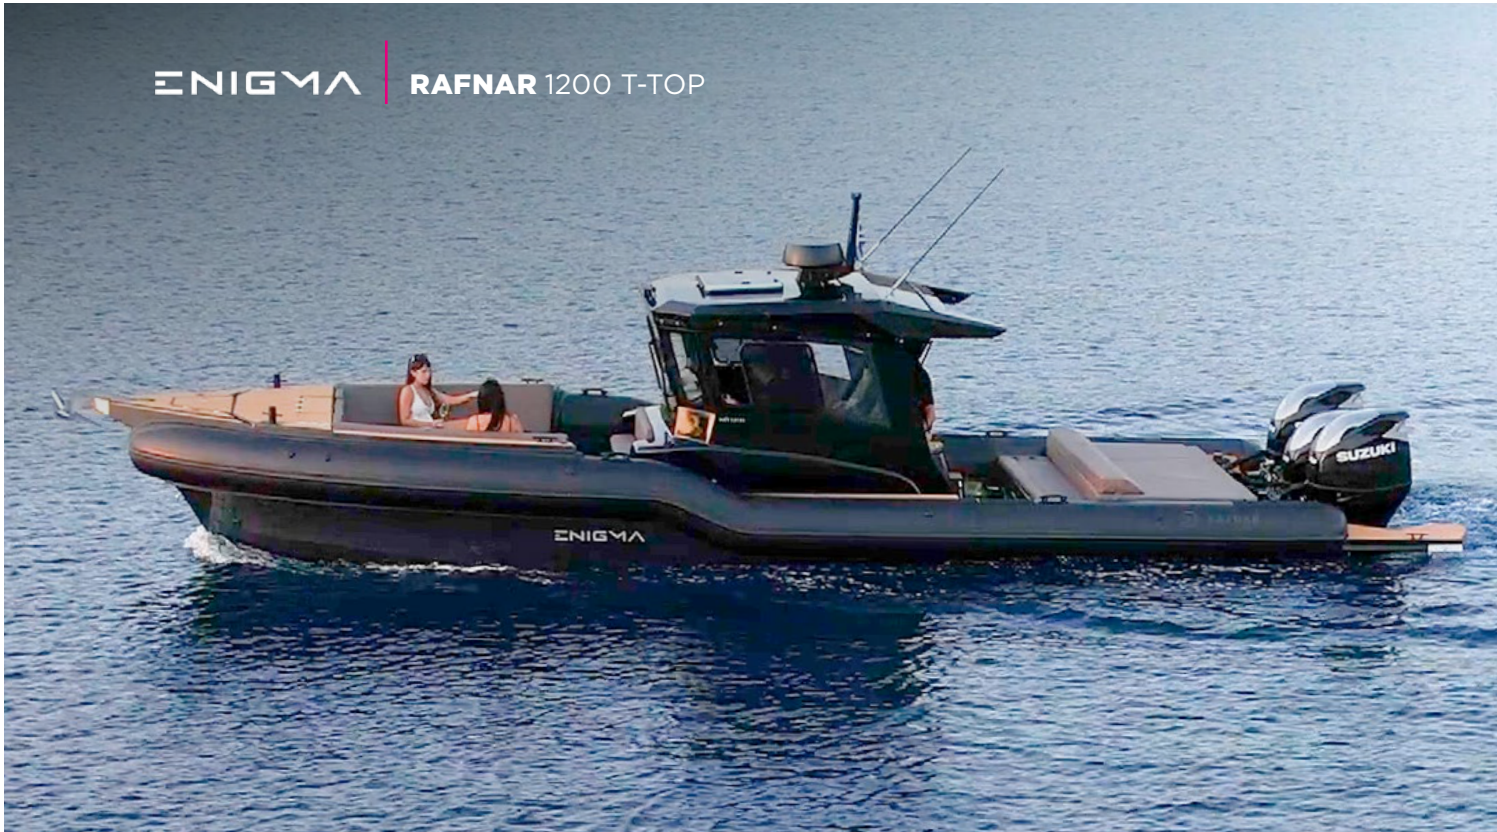

Affordable luxury  
tailored to your needs!

**RAFNAR 1200 T-TOP**

 **ENIGMA**

 ENIGMA

RAFNAR 1200 T-TOP

One of the safest and most solid boating structures to hit the waters, making it the smoothest ride in its class, ensures unrivaled seaworthiness, stability & comfort in all weather conditions and promises a safe yet fast transfer to all your desired destinations.

ENIGMA

RAFAR 1200 T-TOP

ENIGMA

RAFNAR 1200 T-TOP

ENIGMA

RAFNAR 1200 T-TOP

Built **2022** / Refit **2023**  
LOA **12m** / Beam **3.30m**

Engines **3x Suzuki V6 350hp**  
Cruising speed **32** knots  
Max speed **50** knots

#### Extras

Splash & Wind cover during cruising (when required)  
Sun cover (bow & stern side) / Radar / Inverter 3000w  
6 speakers + 1 woofer / USB Charging ports /  
2x Wireless charging ports / Towels / Wc  
3x fridge / Life jackets (adults & children)  
Anchor (bow & stern side) / Cockpit shower  
Swimming ladder / Cockpit sink / Cockpit table