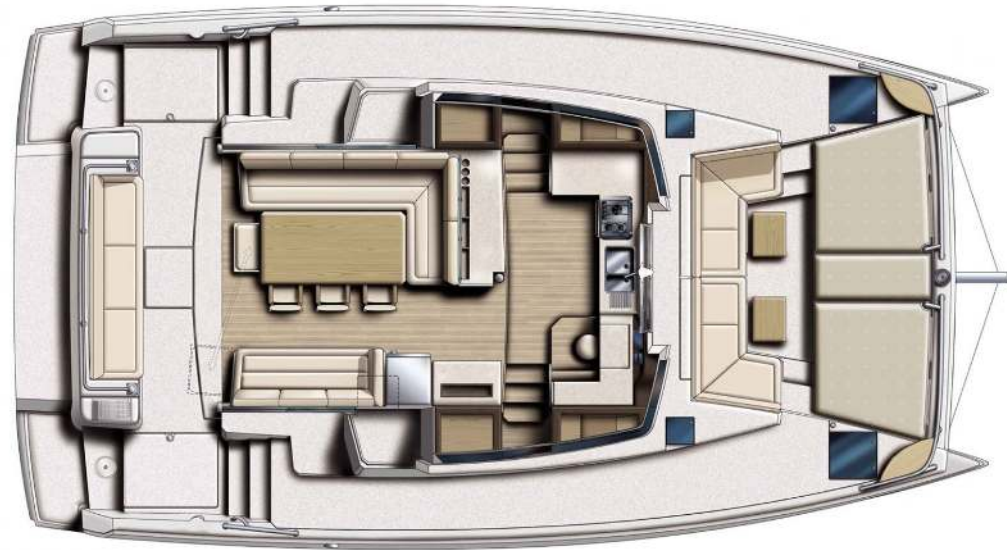

FULL INVENTORY / EQUIPMENT LIST

1. **Galley:** ✓ Bottle Can Opener ✓ Bowls ✓ Bread Knife ✓ Casserole ✓ Cheese Grater
   ✓ Clothes Pegs ✓ Coffee Cups ✓ Coffee Pot Filter Press ✓ Cutting Boards ✓ Drinking Glasses
   ✓ Dust Pan & Brush ✓ Forks ✓ Frying Pans ✓ Gas Stove with Burners & Grill ✓ Kettle ✓ Ladle
   ✓ Lemon Squeezer ✓ Main Dish Plates ✓ Meat Knives ✓ Oven Gloves ✓ Placemats for Pots
   ✓ Plates Small ✓ Plates Soup ✓ Pyrex Oven dish ✓ Refrigerator ✓ Salad Bowls ✓ Saucepans
   ✓ Serving Knives ✓ Serving Plates ✓ Serving Tray ✓ Small Plates ✓ Soup Spoons
   ✓ Spagetti Strainer ✓ Spatula ✓ Tapper Ware ✓ Tea Spoons ✓ Tea Strainer ✓ Tongs
   ✓ Vegetable Knives ✓ Vegetable Peeler ✓ Water Jug ✓ Whisk ✓ Wine Glasses ✓ Wooden Spoons
2. **Miscellaneous:** ✓ Holding Tank(s)
3. **Navigation:** ✓ Binoculars ✓ Divider ✓ Greek Waters Pilot ✓ Hand Bearing Compass
   ✓ Light House Book ✓ Navigation Ruller ✓ Pencil Set ✓ Sea Charts Area Set
4. **Safety:** ✓ Battery Operated Nav. Lights Set ✓ Black Plastic Balls ✓ Black Plastic Cone
   ✓ Bosun's Chair ✓ Distress Flares Box ✓ Distress Mirror ✓ Emergency Tiller ✓ EPIRB
   ✓ Fire Extinguishers ✓ First Aid Kit ✓ Floating Light ✓ Foghorn ✓ Horseshoe Lifebuoy
   ✓ Life Jackets, Adults ✓ Life Jackets, Child ✓ Liferaft ✓ Radar Reflector
   ✓ Safety Harnesses with Belts ✓ Set of Flags, C.N.Q. ✓ Wire Cutter ✓ Wooden Blanks Set
5. **Sails / Covers:** ✓ Bimini Top ✓ Full Batten Main Sail ✓ Stern Tent ✓ Self Tacking Jib
   ✓ Lazy Bag with Lazy Jacks
6. **Spares / Tools:** ✓ Boat Manuals ✓ Engine(s) Spares Box ✓ Propeller Spare Set ✓ Sail Repair Kit
   ✓ Scissors ✓ Tools Box ✓ Torch Light

NEED ASSISTANCE? GET HELP

CHARTER ENQUIRY

SPECIAL OFFERS