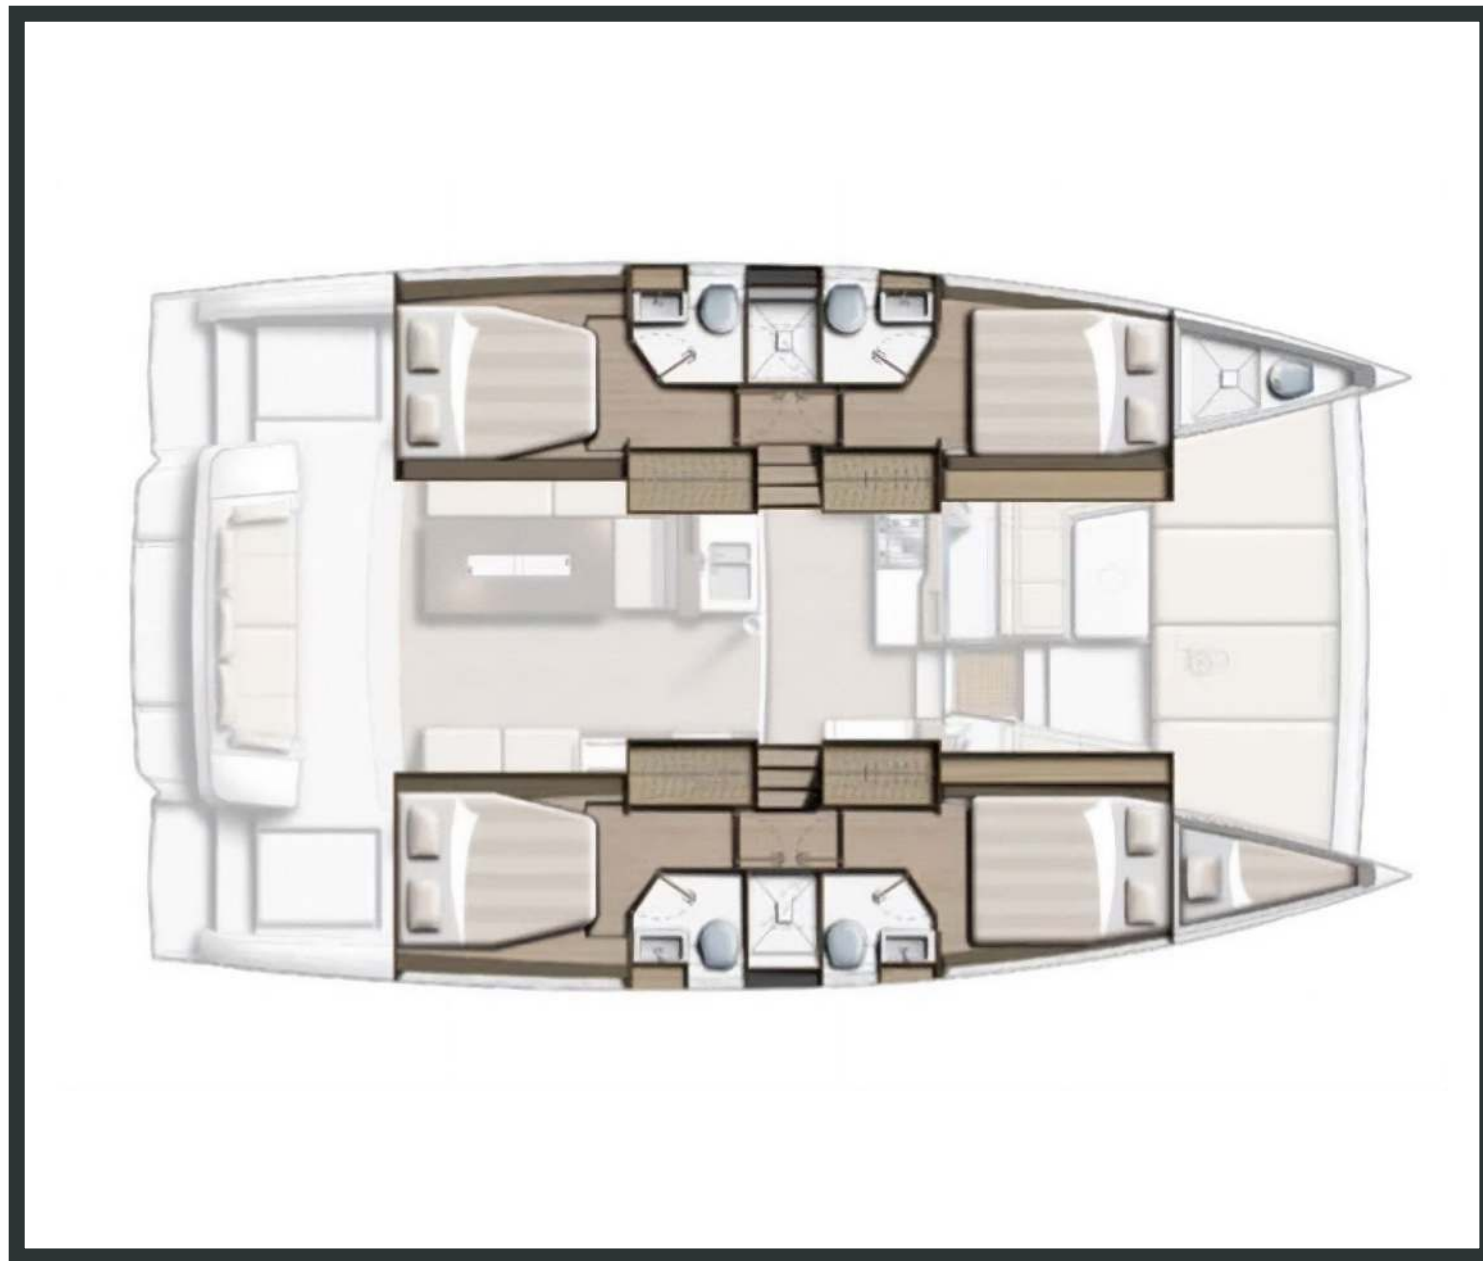

## Bali 4.2

First Feeling, Model 2024

**Bali 4.2 / First Feeling, Model 2024**  
**11 guests / 4 +1 cabins / 4 +1 wc**

---

Breezy, open living areas with the option to close in with inclement weather, over-sized front cockpit with sunbeds for lounging, rooftop relaxation lounge for having an icy sundowner as the sun sets.

**SPECIFICATIONS:**

LOA (m)	<b>12.85</b>	Fuel capacity (lt)	<b>640.0</b>
Beam (m)	<b>7.07</b>	Main sail type	<b>Full Batten</b>
Draft (m)	<b>1.22</b>	Genoa type	<b>Self tacking jib</b>
Cabins	<b>5</b>	Main sail area (sq.m.)	<b>50</b>
Berths	<b>11</b>	Genoa sail area (sq.m.)	<b>35</b>
Heads	<b>5</b>		

---

Bali 4.2  
First Feeling, Model 2024

Bali 4.2  
First Feeling, Model 2024

## FULL INVENTORY / EQUIPMENT LIST

**Accommodation:** ✓ 1 Bow Cabin Head ✓ 1 Bow Single Bed Cabin ✓ 4 Double Bed Cabins ✓ 4 Heads  
 ✓ 4 Showers ✓ Saloon Double Bed Convertible

**Bedding / Linen:** ✓ Blankets ✓ Hangers ✓ Linen & Bedding ✓ Pillows ✓ Pillow Cases ✓ Sheets  
 ✓ Towels Bath ✓ Towels Face