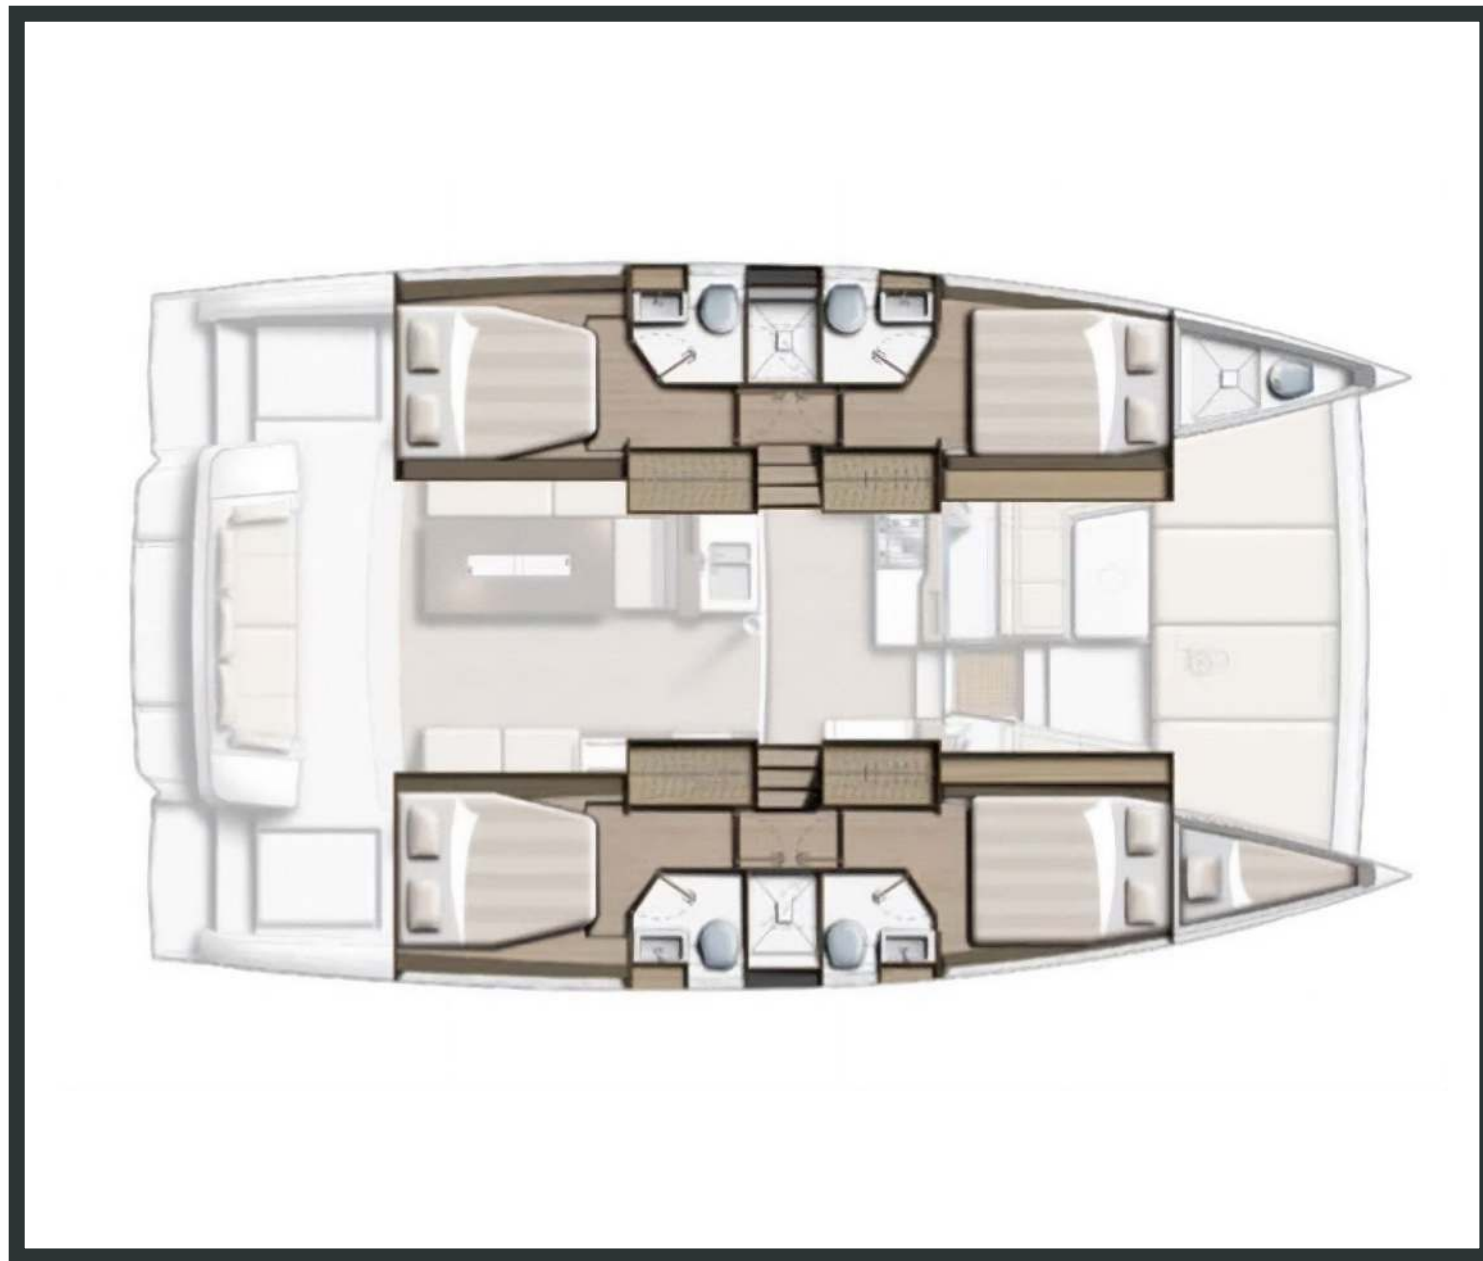

Bali **4.2**

First Spark, Model 2023

Bali 4.2 / First Spark, Model 2023
10 guests / 4+1 cabins / 4+1 wc

Breezy, open living areas with the option to close in with inclement weather, over-sized front cockpit with sunbeds for lounging, rooftop relaxation lounge for having an icy sundowner as the sun sets.

Air Condition

Generator

Solar Panels

Water Maker

From charter bases at: **SKRADIN**
 Available as: **BAREBOAT / SKIPPED**

SPECIFICATIONS:

LOA (m)	12.45	Engines (hp)	2x45
Beam (m)	7.07	Fuel capacity (lt)	640
Draft (m)	1.10	Main sail type	Full Batten
Cabins	5	Genoa type	Furling
Berths	10	Main sail area (sq.m.)	50
Heads	5	Genoa sail area (sq.m.)	35

Bali **4.2**
First Spark, Model 2023

FULL INVENTORY / EQUIPMENT LIST

Accommodation: ✓ 1 Bow Cabin Head ✓ 1 Bow Single Bed Cabin ✓ 4 Double Bed Cabins ✓ 4 Heads
 ✓ 4 Showers ✓ Saloon Double Bed Convertible

Bedding / Linen: ✓ Hangers ✓ Blankets ✓ Linen & Bedding ✓ Pillows ✓ Pillow Cases ✓ Sheets
 ✓ Towels Bath ✓ Towels Face

Comfort / Pleasure: ✓ Air Condition ✓ Air Heating ✓ Cockpit Cushions ✓ Cockpit Speakers
 ✓ Deck Cushions ✓ Deck Sunpads ✓ Electric Toilets ✓ Generator ✓ Hot Water ✓ Music Player
 ✓ Saloon Speakers ✓ Snorkelling Sets ✓ Solar Panels ✓ USB Charging Ports ✓ Water Maker
 ✓ 220V Sockets ✓ Sockets 220V Cabins ✓ Sockets 220V Saloon