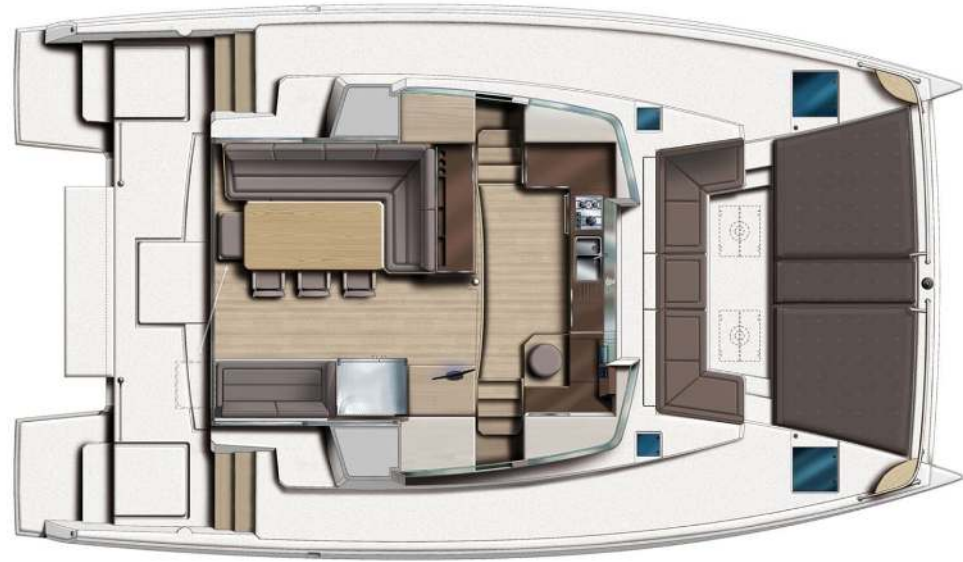

FULL INVENTORY / EQUIPMENT LIST

1. **Galley:** ✓ Bottle Can Opener ✓ Bowls ✓ Bread Knife ✓ Casserole ✓ Cheese Grater
   ✓ Clothes Pegs ✓ Coffee Cups ✓ Coffee Pot Filter Press ✓ Cutting Boards ✓ Drinking Glasses
   ✓ Dust Pan & Brush ✓ Forks ✓ Freezer ✓ Frying Pans ✓ Gas Stove with Burners & Grill ✓ Kettle
   ✓ Ladle ✓ Lemon Squeezer ✓ Main Dish Plates ✓ Meat Knives ✓ Oven Gloves
   ✓ Placemats for Pots ✓ Plates Small ✓ Plates Soup ✓ Pyrex Oven dish ✓ Refrigerator
   ✓ Salad Bowls ✓ Saucepans ✓ Serving Knives ✓ Serving Plates ✓ Serving Tray ✓ Small Plates
   ✓ Soup Spoons ✓ Spagetti Strainer ✓ Spatula ✓ Tapper Ware ✓ Tea Spoons ✓ Tea Strainer
   ✓ Tongs ✓ Vegetable Knives ✓ Vegetable Peeler ✓ Water Jug ✓ Whisk ✓ Wine Glasses
   ✓ Wooden Spoons
2. **Miscellaneous:** ✓ Holding Tank(s)
3. **Navigation:** ✓ BatteryOperatedNavLightsSet ✓ Binoculars ✓ Divider ✓ Greek Waters Pilot
   ✓ Hand Bearing Compass ✓ Light House Book ✓ Navigation Ruller ✓ Pencil Set
   ✓ Sea Charts Area Set
4. **Safety:** ✓ Black Plastic Balls ✓ Black Plastic Cone ✓ Bosun's Chair ✓ Distress Flares Box
   ✓ Distress Mirror ✓ Emergency Tiller ✓ EPIRB ✓ Fire Extinguishers ✓ First Aid Kit
   ✓ Floating Light ✓ Foghorn ✓ Horseshoe Lifebuoy ✓ Life Jackets, Adults ✓ Life Jackets, Child
   ✓ Liferaft ✓ Radar Reflector ✓ Safety Harnesses with Belts ✓ Set of Flags, C.N.Q. ✓ Wire Cutter
   ✓ Wooden Blanks Set
5. **Sails / Covers:** ✓ Bimini Top ✓ Full Batten Main Sail ✓ Lazy Bag with Lazy Jacks ✓ Self Tacking Jib
   ✓ Sprayhood ✓ Stern Tent
6. **Spares / Tools:** ✓ Boat Manuals ✓ Engine(s) Spares Box ✓ HoldingTanks ✓ Sail Repair Kit
   ✓ Scissors ✓ Tools Box ✓ Torch Light

NEED ASSISTANCE? GET HELP

CHARTER ENQUIRY

SPECIAL OFFERS