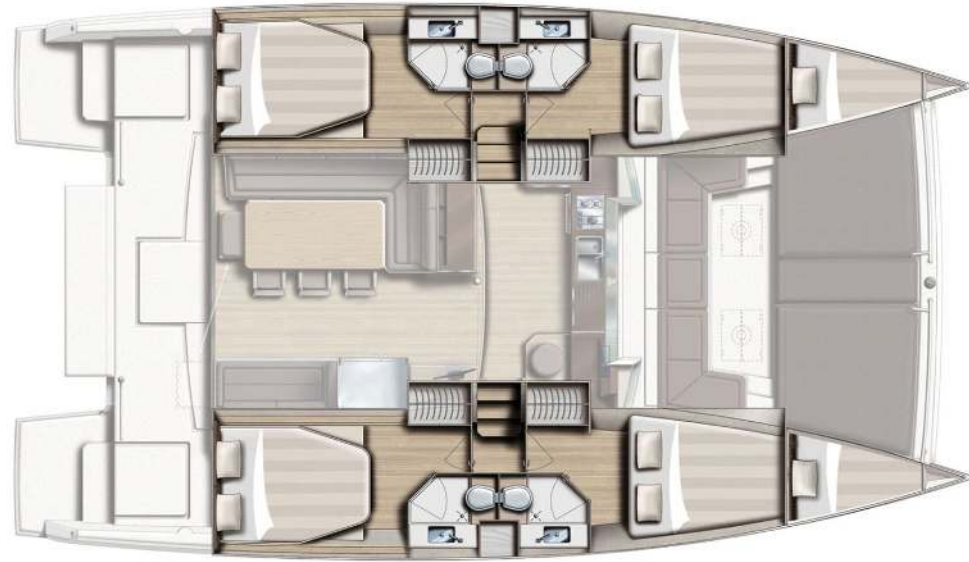

Bali 4.3
Annita, Model 2020

FULL INVENTORY / EQUIPMENT LIST

1. **Accommodation:** ✓ 1 Bow Cabin Head ✓ 2 Bow Single Bed Cabins ✓ 4 Double Bed Cabins
   ✓ 4 Heads ✓ 4 Showers ✓ Saloon Double Bed Convertible
2. **Bedding / Linen:** ✓ Blankets ✓ Hangers ✓ Linen & Bedding ✓ Pillows ✓ Pillow Cases ✓ Sheets
   ✓ Towels Bath ✓ Towels Face
3. **Comfort / Pleasure:** ✓ 220V Sockets ✓ Air Condition ✓ Air Heating ✓ Cockpit Cushions
   ✓ Cockpit Speakers ✓ Deck Cushions ✓ Electric Toilets ✓ Fans in Cabins ✓ Fans in Saloon
   ✓ Fly Bridge ✓ Fly Bridge Cushions ✓ Fly Bridge Sunpads ✓ Generator ✓ Hot Water
   ✓ Music Player ✓ Saloon Speakers ✓ Snorkelling Sets ✓ Sockets 220V Cabins
   ✓ Sockets 220V Saloon ✓ Solar Panels ✓ Sunpads Bow ✓ Usb Charging Ports Cabins
   ✓ Usb Charging Ports Saloon ✓ Water Maker
4. **Deck:** ✓ Anchor ✓ Anchor Chain ✓ Anchor Windlass Control ✓ Anchor Windlass Handle
   ✓ Boat Hook ✓ Cockpit Shower ✓ Cockpit Table ✓ Deck Brush ✓ Diesel Canister ✓ Dinghy
   ✓ Dinghy Oars & Locks ✓ Dinghy Pump ✓ Dinghy Repair Kit ✓ Electric Anchor Windlass
   ✓ Electric Winches ✓ Engine Oil Spare ✓ Fenders ✓ Flag Halyards ✓ Fuel funnel ✓ Gangway Inox
   ✓ Gas Bottles ✓ Mooring Ropes 25m ✓ Mooring Ropes 50m ✓ Outboard Motor
   ✓ Outboard Motor Jerry Can ✓ Padlocks ✓ Plastic Bucket ✓ Rigid Bottom Dinghy ✓ Ropes Spare
   ✓ Spare Anchor ✓ Spare Anchor Chain 10m ✓ Swimming Ladder ✓ Tanks Opener
   ✓ Water Hose & Adaptors ✓ Winch Handles
5. **Electricity:** ✓ Battery Charger ✓ Inverter ✓ Shore Power Cable ✓ Shore Power Cable & Adaptors
6. **Electronics:** ✓ Auto Pilot ✓ Depth Sounder ✓ GPS Plotter in Helm Station ✓ GPS Plotter in Saloon
   ✓ Speed Log ✓ VHF ✓ Wind System