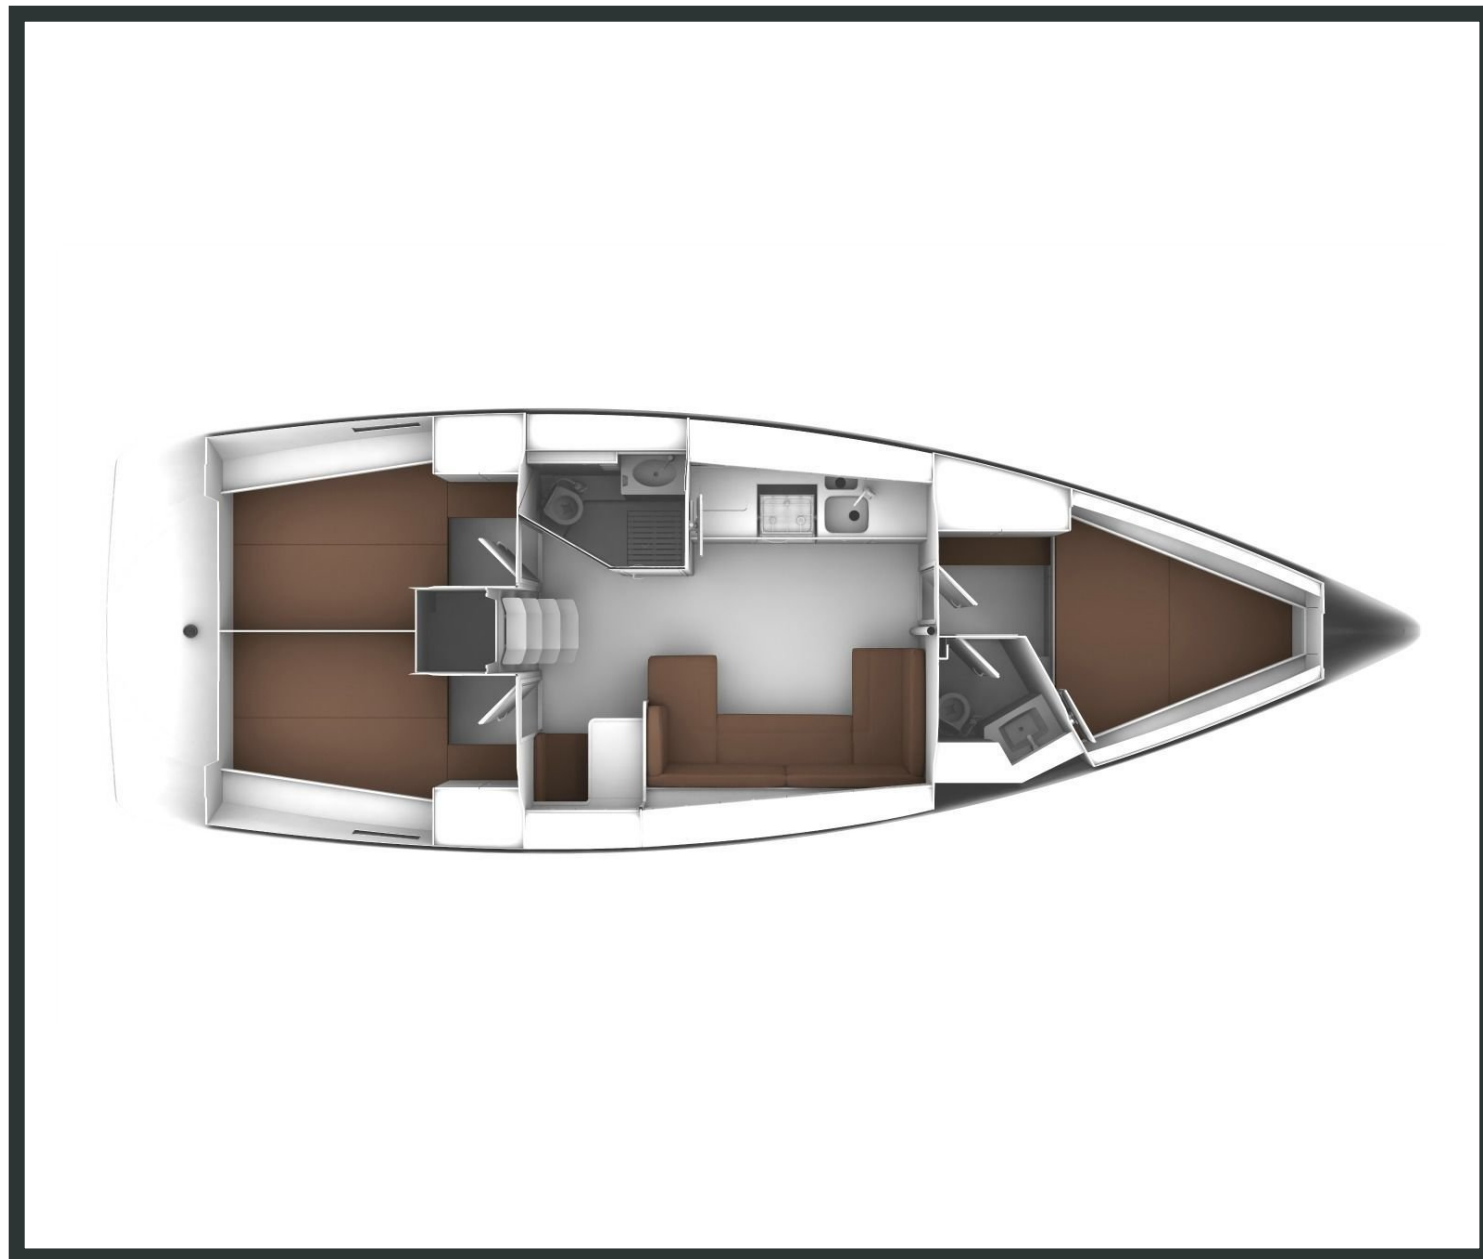

Bavaria **Cruiser 41**

Blue Pearl, Model 2020

Bavaria **Cruiser 41 / Blue Pearl**, Model 2020

7 guests / **3** cabins / **2** wc

The Cruiser 41 line is widely recognized to be a perfect sailor with amenities and level of comfort usually found in much larger boats.

Bow Thruster

Solar Panels

From charter bases at: **ATHENS**

Available as: **BAREBOAT / SKIPPED / DAY TRIP**

SPECIFICATIONS:

LOA (m)	11.99	Engines (hp)	51
Beam (m)	3.95	Fuel capacity (lt)	210.0
Draft (m)	2.09	Main sail type	Furling
Cabins	3	Genoa type	Furling
Berths	7	Main sail area (sq.m.)	48
Heads	2	Genoa sail area (sq.m.)	34

Bavaria **Cruiser 41**
Blue Pearl, Model 2020

Bavaria **Cruiser 41**
Blue Pearl, Model 2020

FULL INVENTORY / EQUIPMENT LIST

Accommodation: ✓ 2 Heads ✓ 2 Showers ✓ 3 Double Bed Cabins

Bedding / Linen: ✓ Blankets ✓ Hangers ✓ Linen & Bedding ✓ Pillows ✓ Pillow Cases ✓ Sheets
✓ Towels Bath ✓ Towels Face