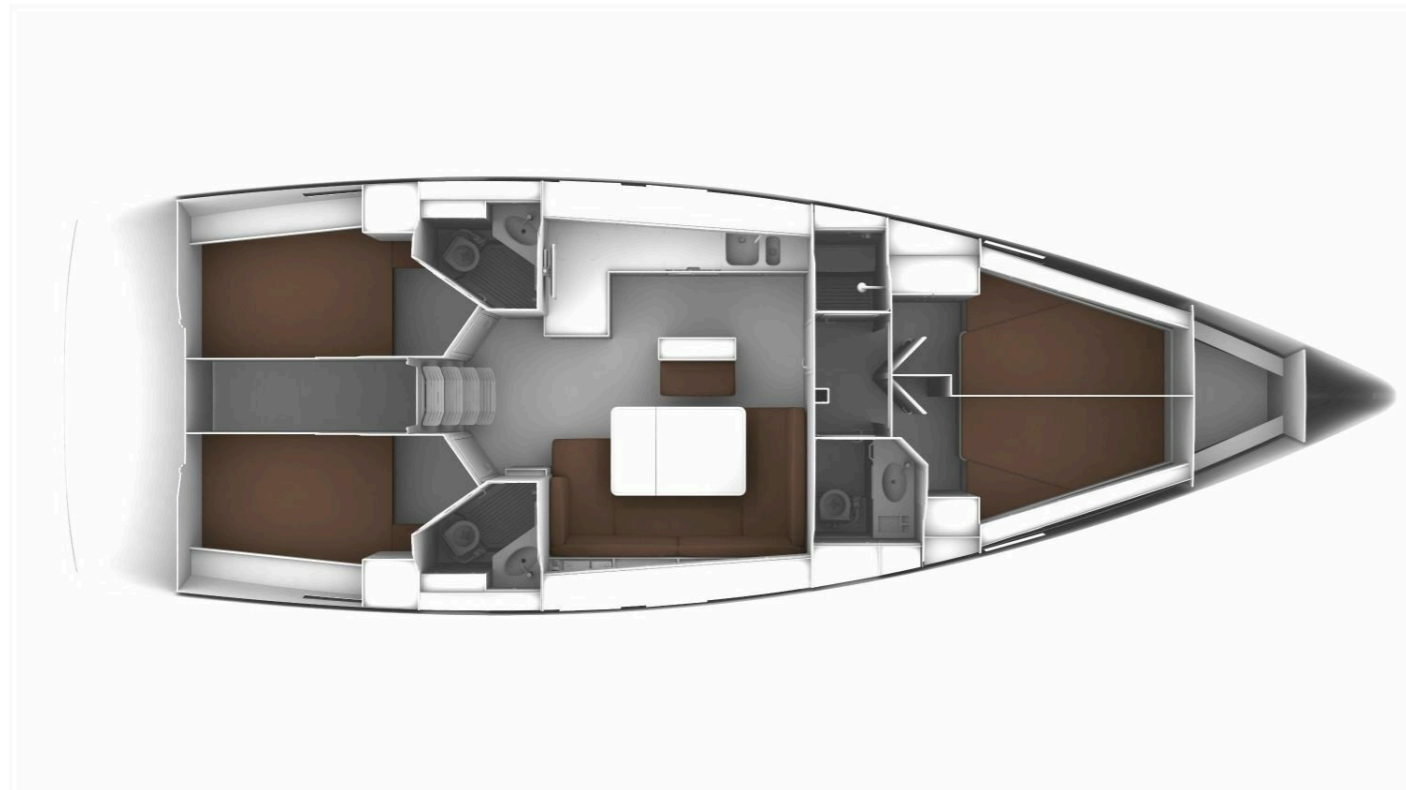

Bavaria **Cruiser 46**

Model 2014

Bavaria **Cruiser 46** / Model 2014
9 guests / 4 cabins / 3 wc

SPECIFICATIONS:

LOA (m)	13.6	Fuel capacity (lt)	210.0
Beam (m)	4.35	Main sail type	Furling
Draft (m)	1.73	Genoa type	Furling
Cabins	4	Main sail area (sq.m.)	56
Berths	9	Genoa sail area (sq.m.)	51
Heads	3	Crusing speed (knots)	7
Engines (hp)	55	Main engines consumption (lt/h)	6

Bavaria **Cruiser 46**
Model 2014

Bavaria **Cruiser 46**
Model 2014

FULL INVENTORY / EQUIPMENT LIST

Accommodation: ✓ 3 Heads ✓ 3 Showers ✓ 4 Double Bed Cabins

Bedding / Linen: ✓ Blankets ✓ Hangers ✓ Linen & Bedding ✓ Pillows ✓ Pillowcases ✓ Sheets
✓ Bath Towels ✓ Face Towels