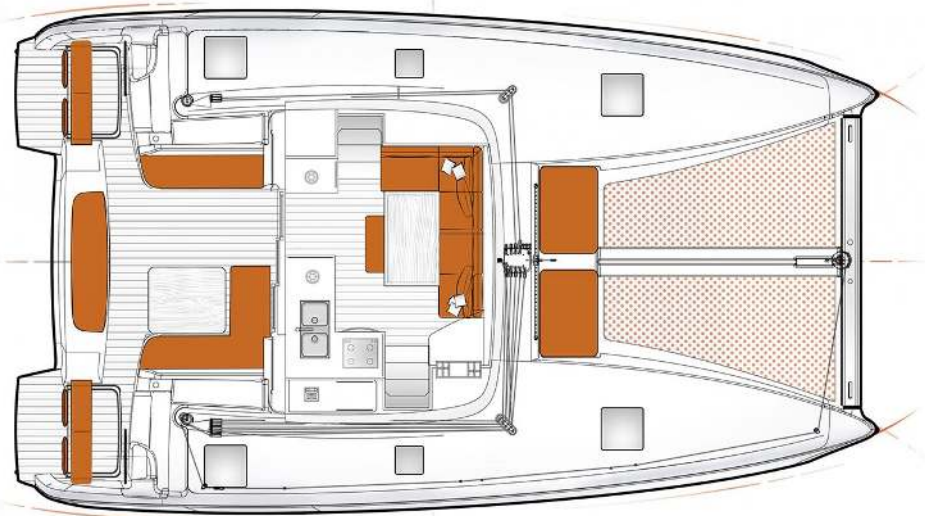

FULL INVENTORY / EQUIPMENT LIST

1. **Galley:** ✓ Bottle Can Opener ✓ Bowls ✓ Bread Knife ✓ Casserole ✓ Cheese Grater
   ✓ Clothes Pegs ✓ Coffee Cups ✓ Coffee Pot Filter Press ✓ Cutting Boards ✓ Drinking Glasses
   ✓ Dust Pan & Brush ✓ Forks ✓ Frying Pans ✓ Gas Stove with Burners & Grill ✓ Kettle ✓ Ladle
   ✓ Lemon Squeezer ✓ Main Dish Plates ✓ Meat Knives ✓ Oven Gloves ✓ Placemats for Pots
   ✓ Plates Small ✓ Plates Soup ✓ Pyrex Oven dish ✓ Refrigerator ✓ Salad Bowls ✓ Saucepans
   ✓ Serving Knives ✓ Serving Plates ✓ Serving Tray ✓ Small Plates ✓ Soup Spoons
   ✓ Spagetti Strainer ✓ Spatula ✓ Tapper Ware ✓ Tea Spoons ✓ Tea Strainer ✓ Tongs
   ✓ Vegetable Knives ✓ Vegetable Peeler ✓ Water Jug ✓ Whisk ✓ Wine Glasses ✓ Wooden Spoons
2. **Miscellaneous:** ✓ Holding Tank(s)
3. **Navigation:** ✓ Binoculars ✓ Divider ✓ Greek Waters Pilot ✓ Hand Bearing Compass
   ✓ Light House Book ✓ Navigation Ruller ✓ Pencil Set ✓ Sea Charts Area Set
4. **Safety:** ✓ Battery Operated Nav. Lights Set ✓ Black Plastic Balls ✓ Black Plastic Cone
   ✓ Bosun's Chair ✓ Distress Flares Box ✓ Distress Mirror ✓ Emergency Tiller ✓ EPIRB
   ✓ Fire Extinguishers ✓ First Aid Kit ✓ Floating Light ✓ Foghorn ✓ Horseshoe Lifebuoy
   ✓ Life Jackets, Adults ✓ Life Jackets, Child ✓ Liferaft ✓ Radar Reflector
   ✓ Safety Harnesses with Belts ✓ Set of Flags, C.N.Q. ✓ Wire Cutter ✓ Wooden Blanks Set
5. **Sails / Covers:** ✓ Full Batten Main Sail ✓ Self Tacking Jib
6. **Spares / Tools:** ✓ Boat Manuals ✓ Engine(s) Spares Box ✓ Sail Repair Kit ✓ Scissors ✓ Tools Box
   ✓ Torch Light