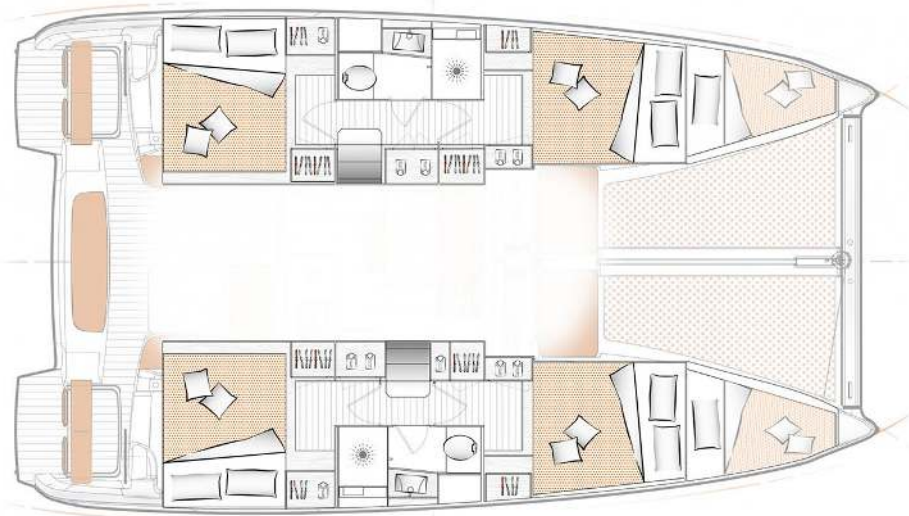

Excess **11**

First Glimpse, Model 2023

Excess **11** / **First Glimpse**, Model 2023
10 guests / **4+2** cabins / **2+1** wc

The Excess 11 has an assertive and qualitative personality that breaks with the codes of traditional sailboats. Her design embodies this new philosophy, both modern and sporty.

From charter bases at: **SKRADIN**
Available as: **BAREBOAT / SKIPPED**

SPECIFICATIONS:

LOA (m)	11.42	Fuel capacity (lt)	400
Beam (m)	6.59	Main sail type	Full Batten
Draft (m)	1.15	Genoa type	Self tacking jib
Cabins	6	Main sail area (sq.m.)	55
Berths	10	Genoa sail area (sq.m.)	22
Heads	3		

Excess **11**
First Glimpse, Model 2023

Excess **11**
First Glimpse, Model 2023

FULL INVENTORY / EQUIPMENT LIST

Accommodation: ✓ 1 Bow Cabin Head ✓ 2 Bow Single Bed Cabins ✓ 2 Heads ✓ 2 Showers
 ✓ 4 Double Bed Cabins ✓ Saloon Double Bed Convertible