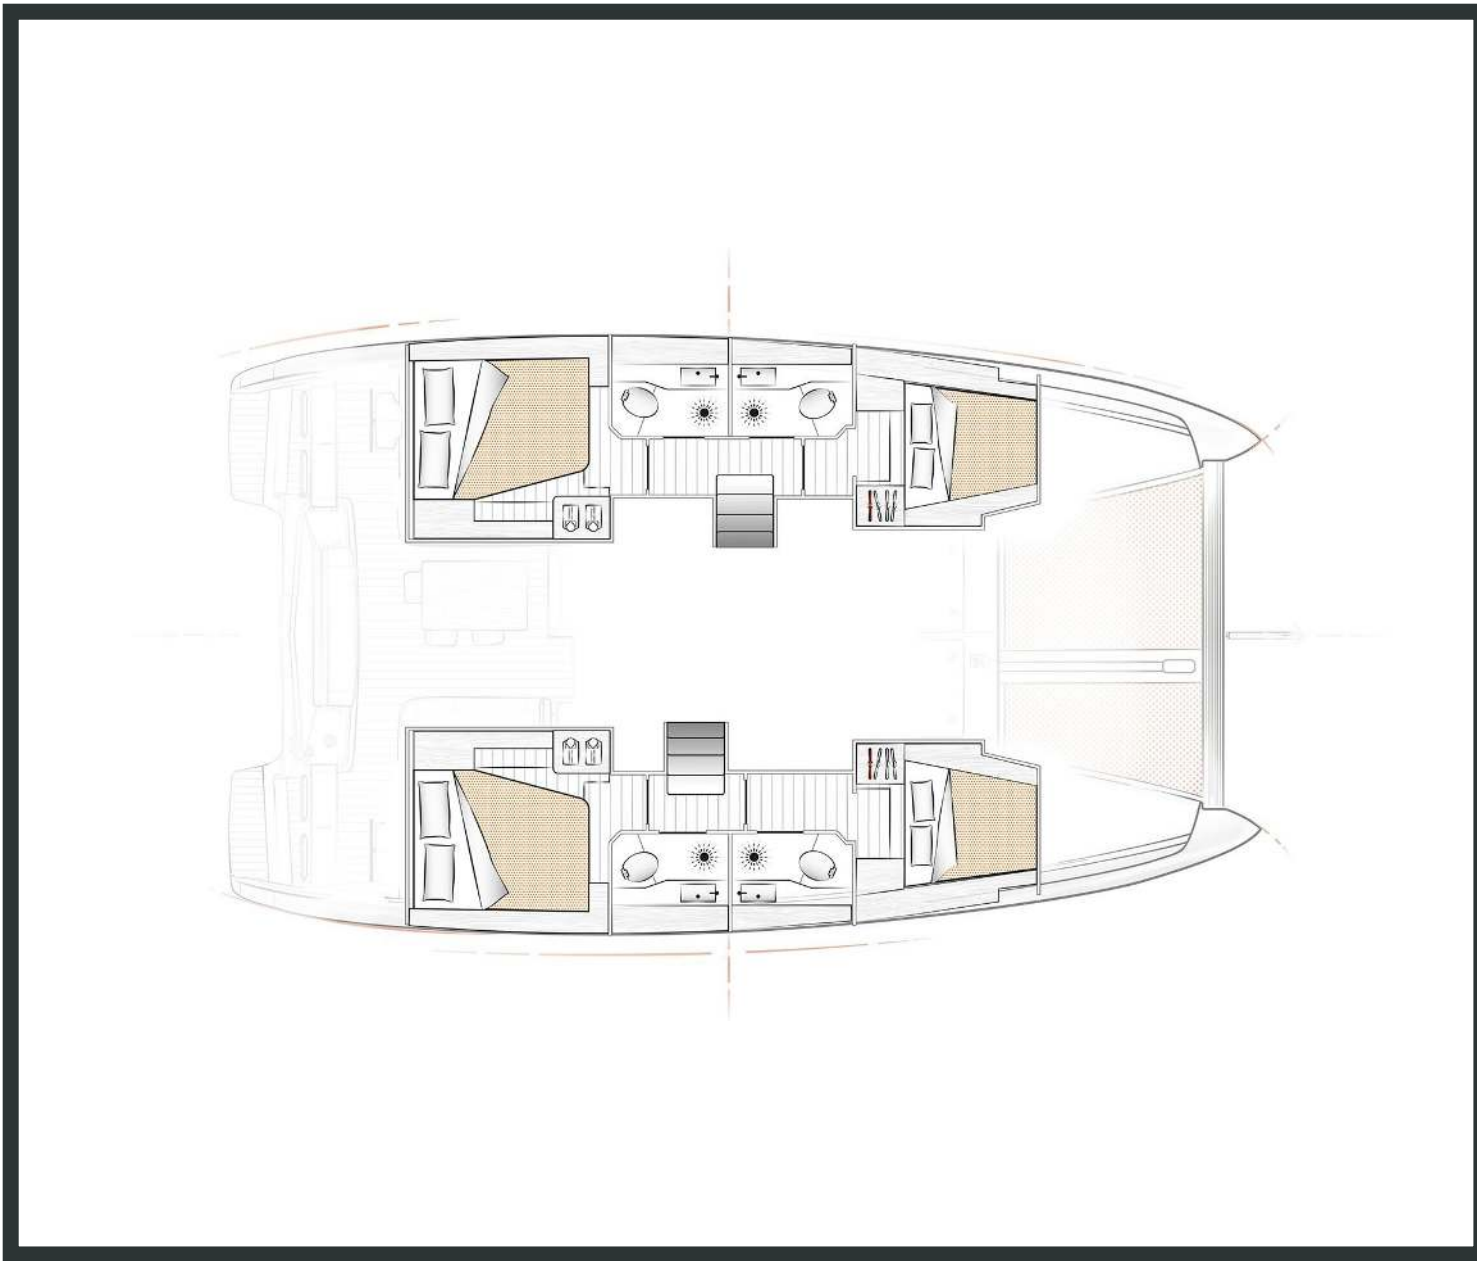

Excess **12**
Excessive, Model 2020

FULL INVENTORY / EQUIPMENT LIST

1. **Accommodation:** ✓ 1 Bow Cabin Head ✓ 2 Bow Single Bed Cabins ✓ 4 Double Bed Cabins
   ✓ 4 Heads ✓ 4 Showers ✓ Saloon Double Bed Convertible
2. **Bedding / Linen:** ✓ Blankets ✓ Hangers ✓ Linen & Bedding ✓ Pillows ✓ Pillow Cases ✓ Sheets
   ✓ Towels Bath ✓ Towels Face
3. **Comfort / Pleasure:** ✓ 220V Sockets ✓ Cockpit Cushions ✓ Cockpit Speakers ✓ Electric Toilets
   ✓ Fans in Cabins ✓ Fans in Saloon ✓ Hot Water ✓ Music Player ✓ Saloon Speakers
   ✓ Snorkelling Sets ✓ Sockets 220V Cabins ✓ Sockets 220V Saloon ✓ Solar Panels
   ✓ USB Charging Ports
4. **Deck:** ✓ Anchor ✓ Anchor Chain ✓ Anchor Windlass Control ✓ Anchor Windlass Handle
   ✓ Boat Hook ✓ Cockpit Shower ✓ Cockpit Table ✓ Deck Brush ✓ Diesel Canister ✓ Dinghy
   ✓ Dinghy Oars & Locks ✓ Dinghy Pump ✓ Dinghy Repair Kit ✓ Electric Anchor Windlass
   ✓ Electric Winches ✓ Engine Oil Spare ✓ Fenders ✓ Flag Halyards ✓ Fuel funnel ✓ Gangway Inox
   ✓ Gas Bottles ✓ Mooring Ropes 15m ✓ Mooring Ropes 25m ✓ Mooring Ropes 50m
   ✓ Outboard Motor ✓ Outboard Motor Jerry Can ✓ Padlocks ✓ Plastic Bucket
   ✓ Rigid Bottom Dinghy ✓ Ropes Spare ✓ Spare Anchor ✓ Spare Anchor Chain 10m
   ✓ Swimming Ladder ✓ Tanks Opener ✓ Water Hose & Adaptors ✓ Winch Handles
5. **Electricity:** ✓ Battery Charger ✓ Inverter ✓ Shore Power Cable ✓ Shore Power Cable & Adaptors
6. **Electronics:** ✓ Auto Pilot ✓ Depth Sounder ✓ GPS Plotter in Helm Station ✓ Speed Log ✓ VHF
   ✓ Wind System