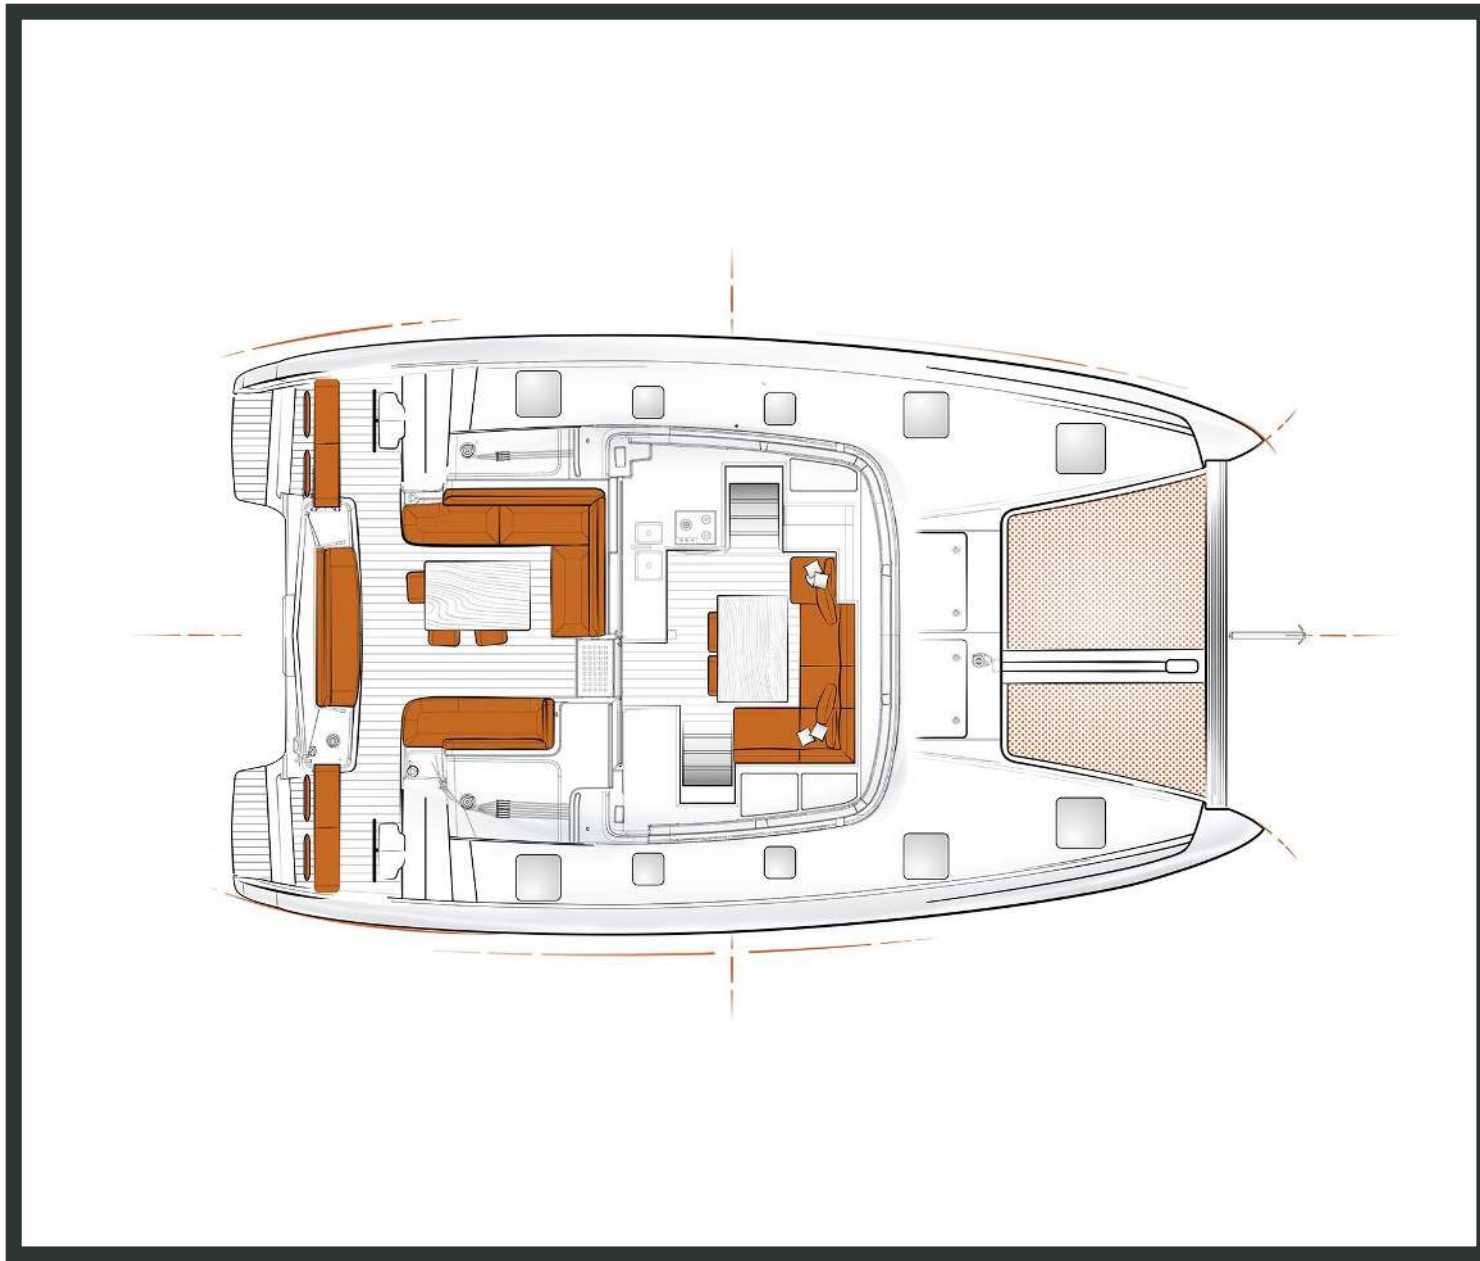

Excess **12**

Excessive, Model 2020

Excess **12 / Excessive**, Model 2020
12 guests / **4 +2** cabins / **4 +1** wc

EXCESS 12 has an assertive and qualitative personality which breaks with the codes of traditional sailing. Its design embodies both sportsmanship and modernity.

Excess **12**
Excessive, Model 2020

Excess **12**
Excessive, Model 2020

FULL INVENTORY / EQUIPMENT LIST

- Accommodation:** ✓ 1 Bow Cabin Head ✓ 2 Bow Single Bed Cabins ✓ 4 Double Bed Cabins
 ✓ 4 Heads ✓ 4 Showers ✓ Saloon Double Bed Convertible
- Bedding / Linen:** ✓ Blankets ✓ Hangers ✓ Linen & Bedding ✓ Pillows ✓ Pillow Cases ✓ Sheets
 ✓ Towels Bath ✓ Towels Face
- Comfort / Pleasure:** ✓ 220V Sockets ✓ Cockpit Cushions ✓ Cockpit Speakers ✓ Electric Toilets
 ✓ Fans in Cabins ✓ Fans in Saloon ✓ Hot Water ✓ Music Player ✓ Saloon Speakers
 ✓ Snorkelling Sets ✓ Sockets 220V Cabins ✓ Sockets 220V Saloon ✓ Solar Panels
 ✓ USB Charging Ports
- Deck:** ✓ Anchor ✓ Anchor Chain ✓ Anchor Windlass Control ✓ Anchor Windlass Handle
 ✓ Boat Hook ✓ Cockpit Shower ✓ Cockpit Table ✓ Deck Brush ✓ Diesel Canister ✓ Dinghy
 ✓ Dinghy Oars & Locks ✓ Dinghy Pump ✓ Dinghy Repair Kit ✓ Electric Anchor Windlass
 ✓ Electric Winches ✓ Engine Oil Spare ✓ Fenders ✓ Flag Halyards ✓ Fuel funnel ✓ Gangway Inox
 ✓ Gas Bottles ✓ Mooring Ropes 15m ✓ Mooring Ropes 25m ✓ Mooring Ropes 50m
 ✓ Outboard Motor ✓ Outboard Motor Jerry Can ✓ Padlocks ✓ Plastic Bucket
 ✓ Rigid Bottom Dinghy ✓ Ropes Spare ✓ Spare Anchor ✓ Spare Anchor Chain 10m
 ✓ Swimming Ladder ✓ Tanks Opener ✓ Water Hose & Adaptors ✓ Winch Handles
- Electricity:** ✓ Battery Charger ✓ Inverter ✓ Shore Power Cable ✓ Shore Power Cable & Adaptors
- Electronics:** ✓ Auto Pilot ✓ Depth Sounder ✓ GPS Plotter in Helm Station ✓ Speed Log ✓ VHF
 ✓ Wind System