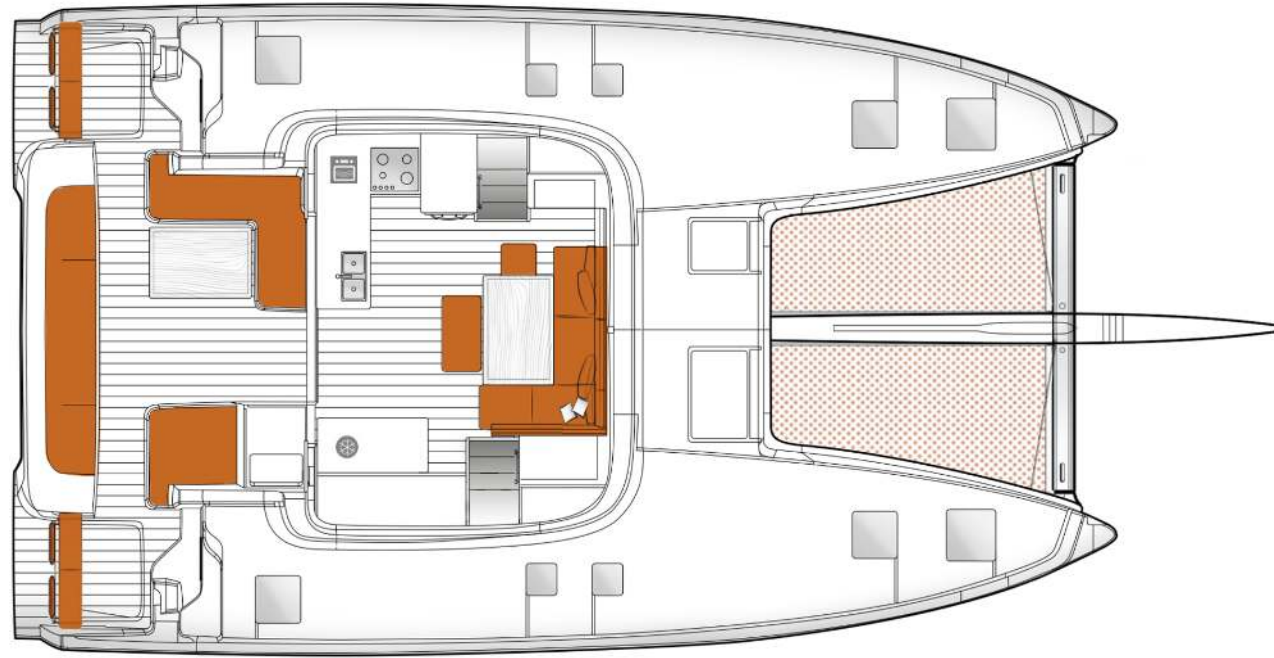

## Excess **14**

Phoebe, Model 2023

Excess **14 / Phoebe**, Model 2023  
**12** guests / **4+2** cabins / **4+** wc

---

Capitalizing on the developments of the very successful Excess 11, the Excess 14 goes even further, notably with its asymmetrical hulls which are unique in the mass production catamaran market.

#### **SPECIFICATIONS:**

LOA (m)	<b>13.97</b>	Engines (hp)	<b>2x45</b>
Beam (m)	<b>7.87</b>	Fuel capacity (lt)	<b>400.0</b>
Draft (m)	<b>1.48</b>	Main sail type	<b>Full Batten</b>
Cabins	<b>6</b>	Genoa type	<b>Furling</b>
Berths	<b>12</b>	Main sail area (sq.m.)	<b>83.0</b>
Heads	<b>4</b>	Genoa sail area (sq.m.)	<b>40.0</b>

---

Excess **14**  
Phoebe, Model 2023

Excess **14**  
Phoebe, Model 2023