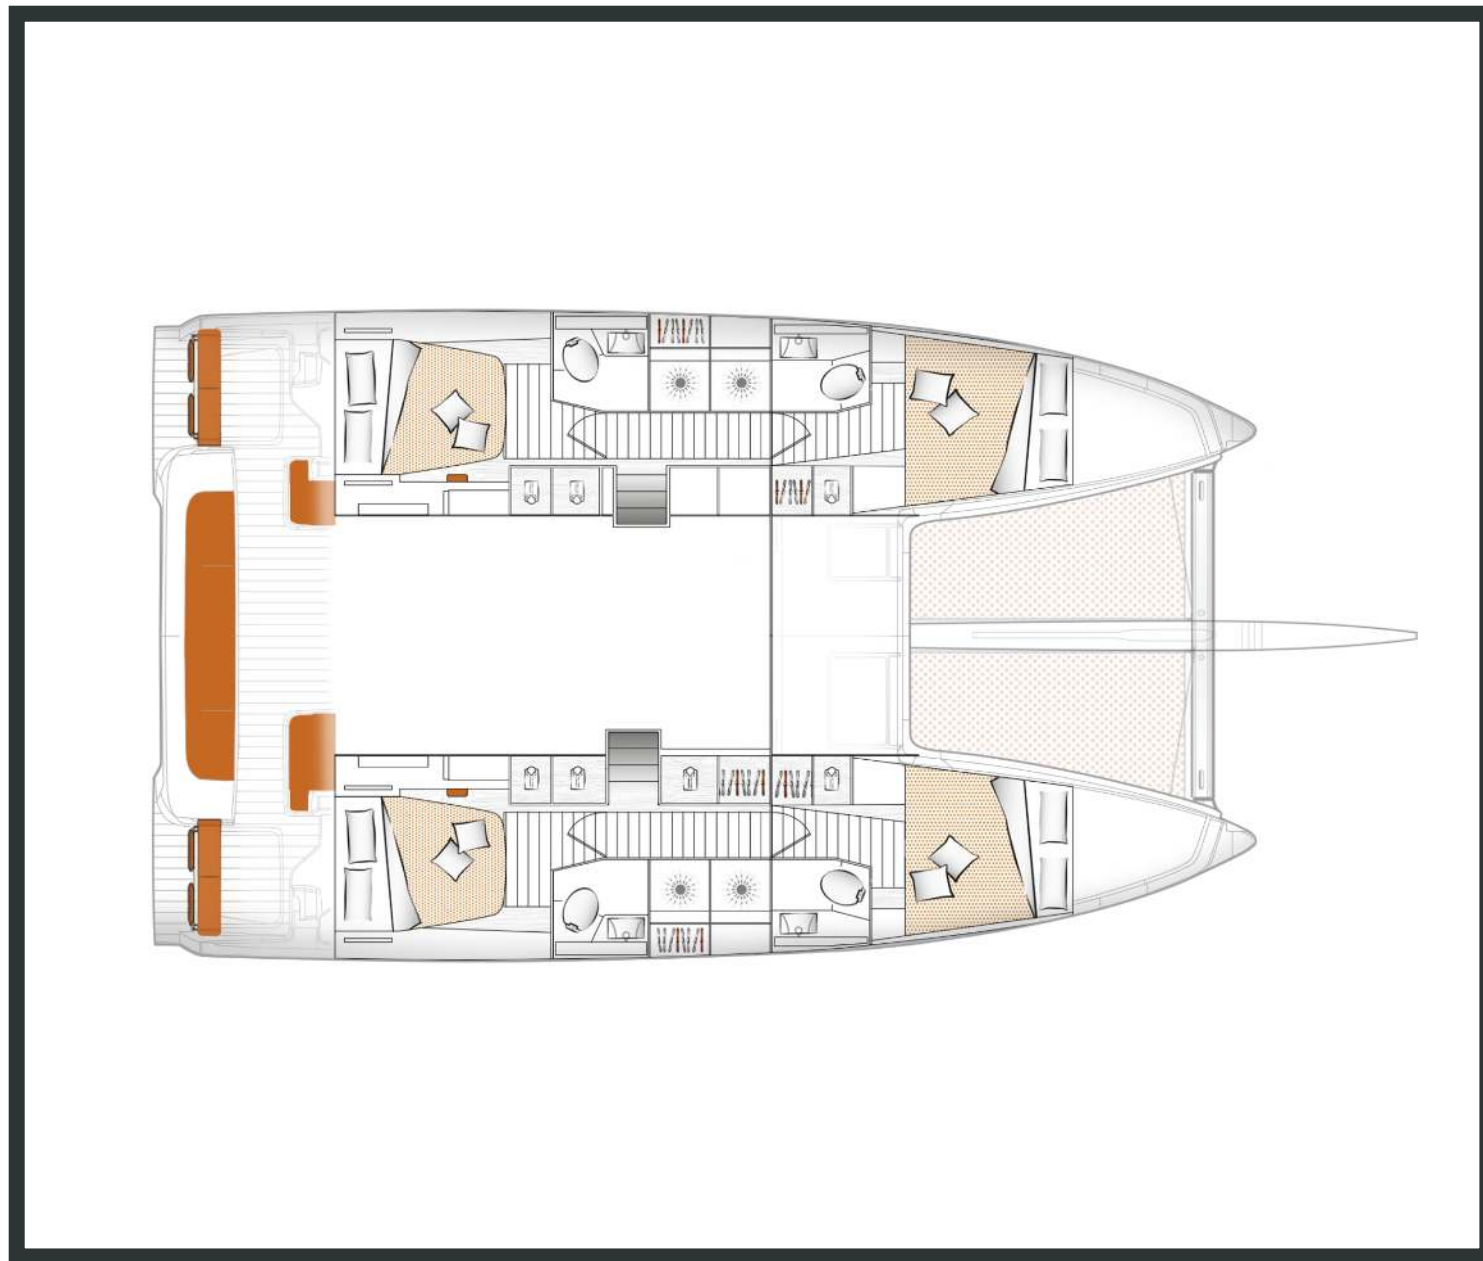

FULL INVENTORY / EQUIPMENT LIST

1. **Galley:** ✓ Bottle Can Opener ✓ Bowls ✓ Bread Knife ✓ Casserole ✓ Cheese Grater
   ✓ Clothes Pegs ✓ Coffee Cups ✓ Coffee Pot Filter Press ✓ Cutting Boards ✓ Drinking Glasses
   ✓ Dust Pan & Brush ✓ Forks ✓ Frying Pans ✓ Gas Stove with Burners & Grill ✓ Kettle ✓ Ladle
   ✓ Lemon Squeezer ✓ Main Dish Plates ✓ Meat Knives ✓ Oven Gloves ✓ Placemats for Pots
   ✓ Plates Small ✓ Plates Soup ✓ Pyrex Oven dish ✓ Refrigerator ✓ Salad Bowls ✓ Saucepans
   ✓ Serving Knives ✓ Serving Plates ✓ Serving Tray ✓ Small Plates ✓ Soup Spoons
   ✓ Spagetti Strainer ✓ Spatula ✓ Tapper Ware ✓ Tea Spoons ✓ Tea Strainer ✓ Tongs
   ✓ Vegetable Knives ✓ Vegetable Peeler ✓ Water Jug ✓ Whisk ✓ Wine Glasses ✓ Wooden Spoons
2. **Miscellaneous:** ✓ Holding Tank(s)
3. **Navigation:** ✓ BatteryOperatedNavLightsSet ✓ Binoculars ✓ Divider ✓ Greek Waters Pilot
   ✓ Hand Bearing Compass ✓ Light House Book ✓ Navigation Ruller ✓ Pencil Set
   ✓ Sea Charts Area Set
4. **Safety:** ✓ Black Plastic Balls ✓ Black Plastic Cone ✓ Bosun's Chair ✓ Distress Flares Box
   ✓ Distress Mirror ✓ Emergency Tiller ✓ EPIRB ✓ Fire Extinguishers ✓ First Aid Kit
   ✓ Floating Light ✓ Foghorn ✓ Horseshoe Lifebuoy ✓ Life Jackets, Adults ✓ Life Jackets, Child
   ✓ Liferaft ✓ Radar Reflector ✓ Safety Harnesses with Belts ✓ Set of Flags, C.N.Q. ✓ Wire Cutter
   ✓ Wooden Blanks Set
5. **Sails / Covers:** ✓ Full Batten Main Sail ✓ Furling Genoa ✓ Lazy Bag with Lazy Jacks
6. **Spares / Tools:** ✓ Boat Manuals ✓ Engine(s) Spares Box ✓ Sail Repair Kit ✓ Scissors ✓ Tools Box
   ✓ Torch Light