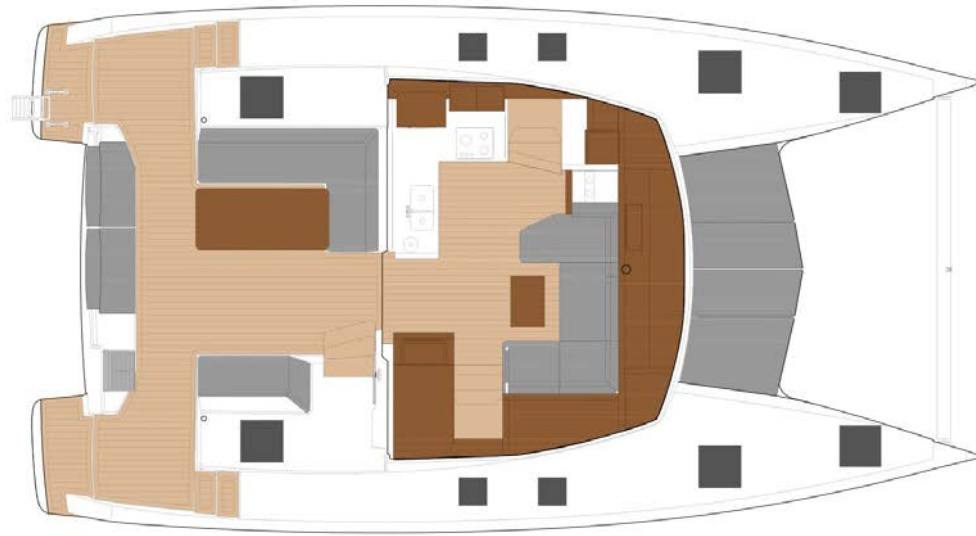

FULL INVENTORY / EQUIPMENT LIST

1. **Electronics:** ✓ Auto Pilot ✓ Depth Sounder ✓ GPS Plotter ✓ Speed Log ✓ VHF ✓ Wind System
2. **Galley:** ✓ Bottle Can Opener ✓ Bowls ✓ Bread Knife ✓ Casserole ✓ Cheese Grater
   ✓ Clothes Pegs ✓ Coffee Cups ✓ Coffee Pot Filter Press ✓ Cutting Boards ✓ Drinking Glasses
   ✓ Dust Pan & Brush ✓ Forks ✓ Frying Pans ✓ Gas Stove with Burners & Grill ✓ Kettle ✓ Ladle
   ✓ Lemon Squeezer ✓ Main Dish Plates ✓ Meat Knives ✓ Oven Gloves ✓ Placemats for Pots
   ✓ Plates Small ✓ Plates Soup ✓ Pyrex Oven dish ✓ Refrigerator ✓ Salad Bowls ✓ Saucepans
   ✓ Serving Knives ✓ Serving Plates ✓ Serving Tray ✓ Small Plates ✓ Soup Spoons
   ✓ Spagetti Strainer ✓ Spatula ✓ Tapper Ware ✓ Tea Spoons ✓ Tea Strainer ✓ Tongs
   ✓ Vegetable Knives ✓ Vegetable Peeler ✓ Water Jug ✓ Whisk ✓ Wine Glasses ✓ Wooden Spoons
3. **Navigation:** ✓ AdriaticPilotBook ✓ BatteryOperatedNavLightsSet ✓ Binoculars ✓ Divider
   ✓ Hand Bearing Compass ✓ Light House Book ✓ Navigation Ruller ✓ Pencil Set
   ✓ Sea Charts Area Set
4. **Safety:** ✓ Black Plastic Balls ✓ Black Plastic Cone ✓ Bosun's Chair ✓ Distress Flares Box
   ✓ Distress Mirror ✓ Emergency Tiller ✓ EPIRB ✓ Fire Extinguishers ✓ First Aid Kit
   ✓ Floating Light ✓ Foghorn ✓ Horseshoe Lifebuoy ✓ Life Jackets, Adults ✓ Life Jackets, Child
   ✓ Liferaft ✓ Radar Reflector ✓ Safety Harnesses with Belts ✓ Set of Flags, C.N.Q. ✓ Wire Cutter
   ✓ Wooden Blanks Set
5. **Spares / Tools:** ✓ Boat Manuals ✓ Engine(s) Spares Box ✓ HoldingTanks ✓ Sail Repair Kit
   ✓ Scissors ✓ Tools Box ✓ Torch Light

NEED ASSISTANCE? GET HELP

CHARTER ENQUIRY

SPECIAL OFFERS