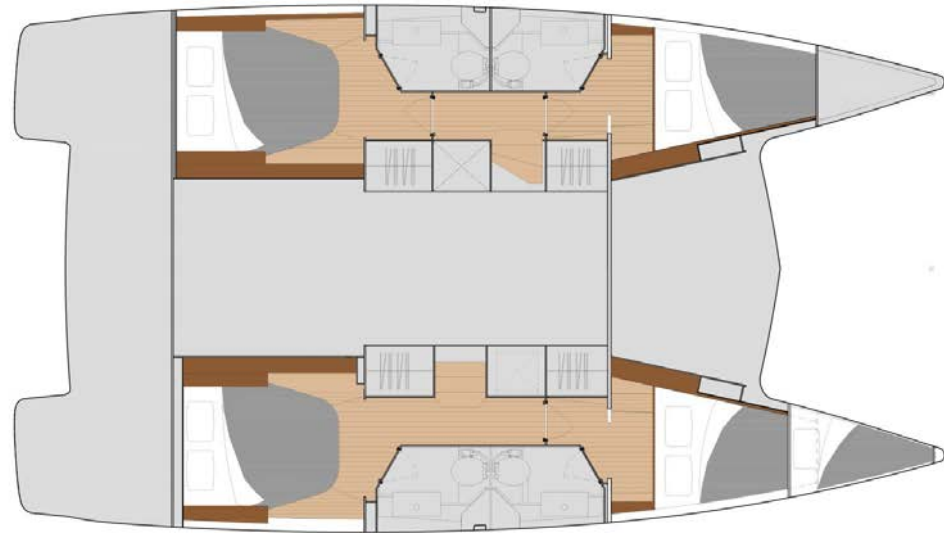

Isla 40

First Step, Model 2024

Isla 40 / First Step, Model 2024

11 guests / 4 +1 cabins / 4 wc

SUP (Stand Up Paddle) included for a limited time only

Proud successor of the Lucia 40, this new 12-meter sailing catamaran perfectly embodies the spirit and innovative design of Fountaine Pajot.

From charter bases at: **SKRADIN**

Available as: **BAREBOAT / SKIPPERED**

SPECIFICATIONS:

LOA (m)	11.93	Fuel capacity (lt)	300.0
Beam (m)	6.63	Main sail type	Full Batten
Draft (m)	1.21	Genoa type	Furling
Cabins	5	Main sail area (sq.m.)	59
Berths	11	Genoa sail area (sq.m.)	36
Heads	4		

Isla **40**
First Step, Model 2024

Isla **40**
First Step, Model 2024

FULL INVENTORY / EQUIPMENT LIST

Accommodation: ✓ 1 Bow Single Bed Cabin ✓ 4 Double Bed Cabins ✓ 4 Heads ✓ 4 Showers
 ✓ Saloon Double Bed Convertible