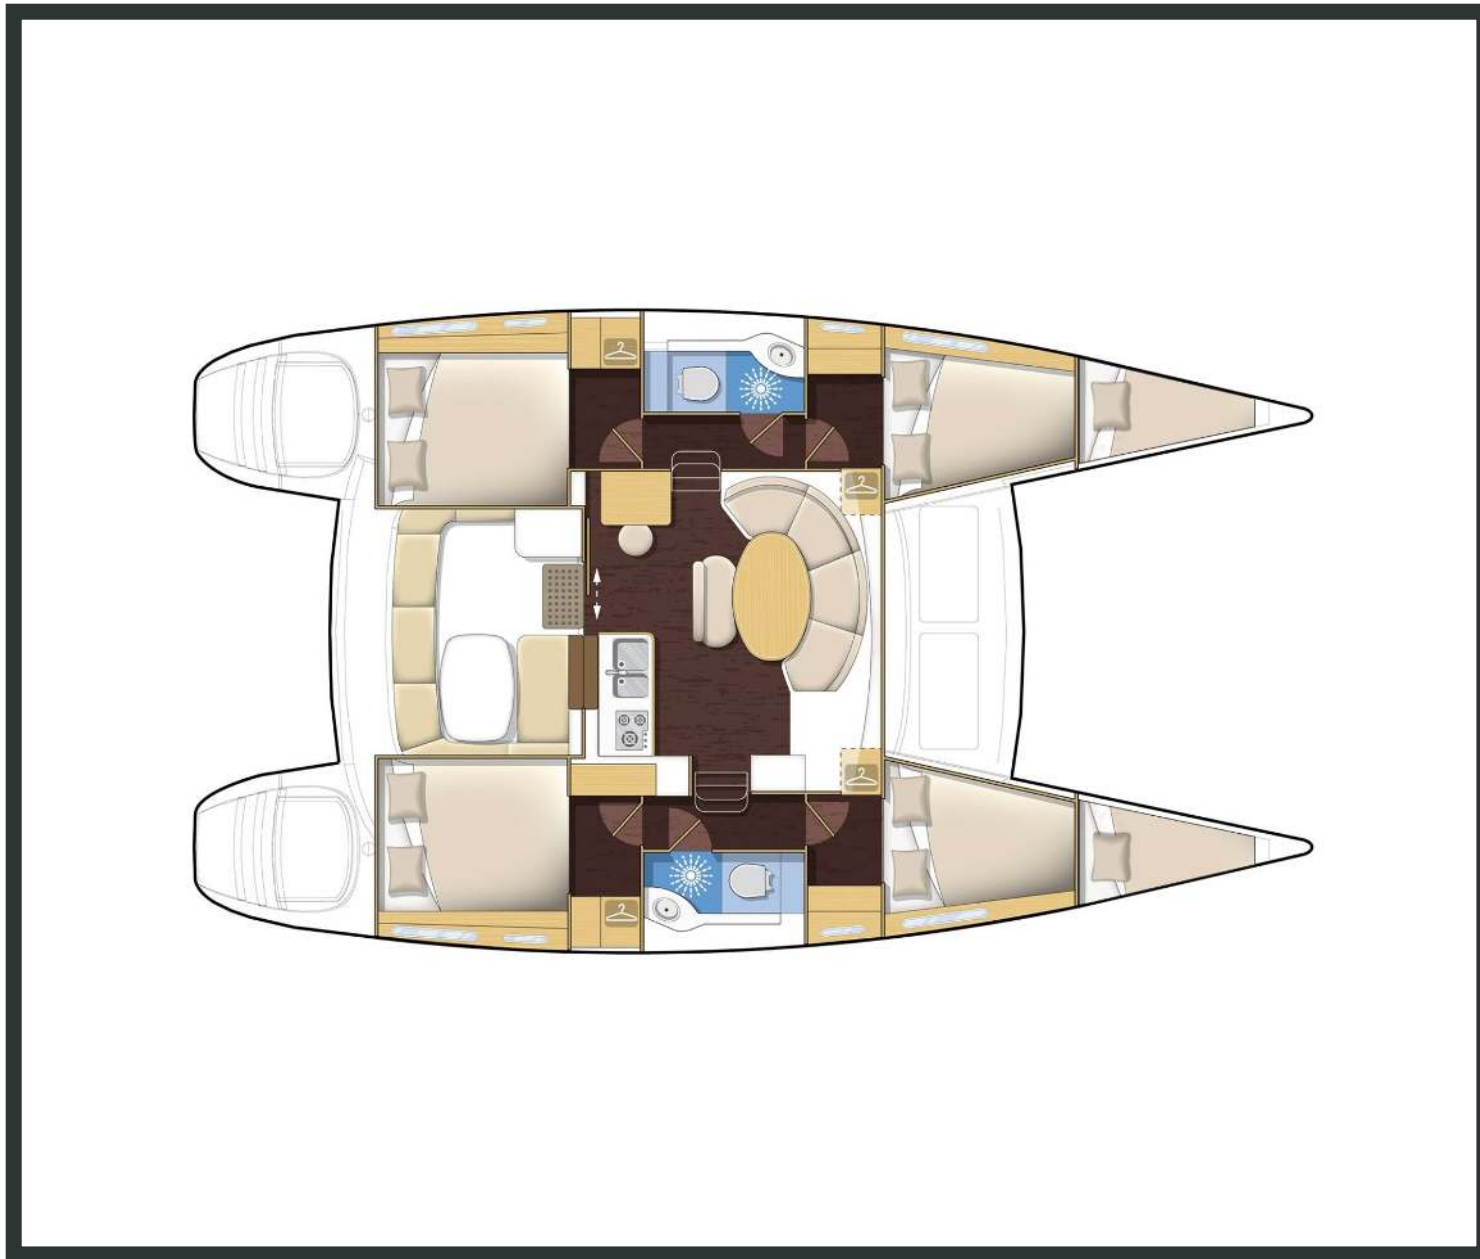

## Lagoon **380**

Golf Charlie, Model 2011

Lagoon **380 / Golf Charlie**, Model 2011  
**10** guests / **4+2** cabins / **2+** wc

---

This version of the boat model has specific characteristics, in order to satisfy your profile of boater, set up for ease of sailing.

#### **SPECIFICATIONS:**

LOA (m)	<b>11.55</b>	Engines (hp)	<b>2x 20</b>
Beam (m)	<b>6.53</b>	Fuel capacity (lt)	<b>200</b>
Draft (m)	<b>1.15</b>	Main sail type	<b>Full Batten</b>
Cabins	<b>6</b>	Genoa type	<b>Furling</b>
Berths	<b>10</b>	Main sail area (sq.m.)	<b>52</b>
Heads	<b>2</b>	Genoa sail area (sq.m.)	<b>30</b>

---

Lagoon **380**  
Golf Charlie, Model 2011

Lagoon **380**  
Golf Charlie, Model 2011