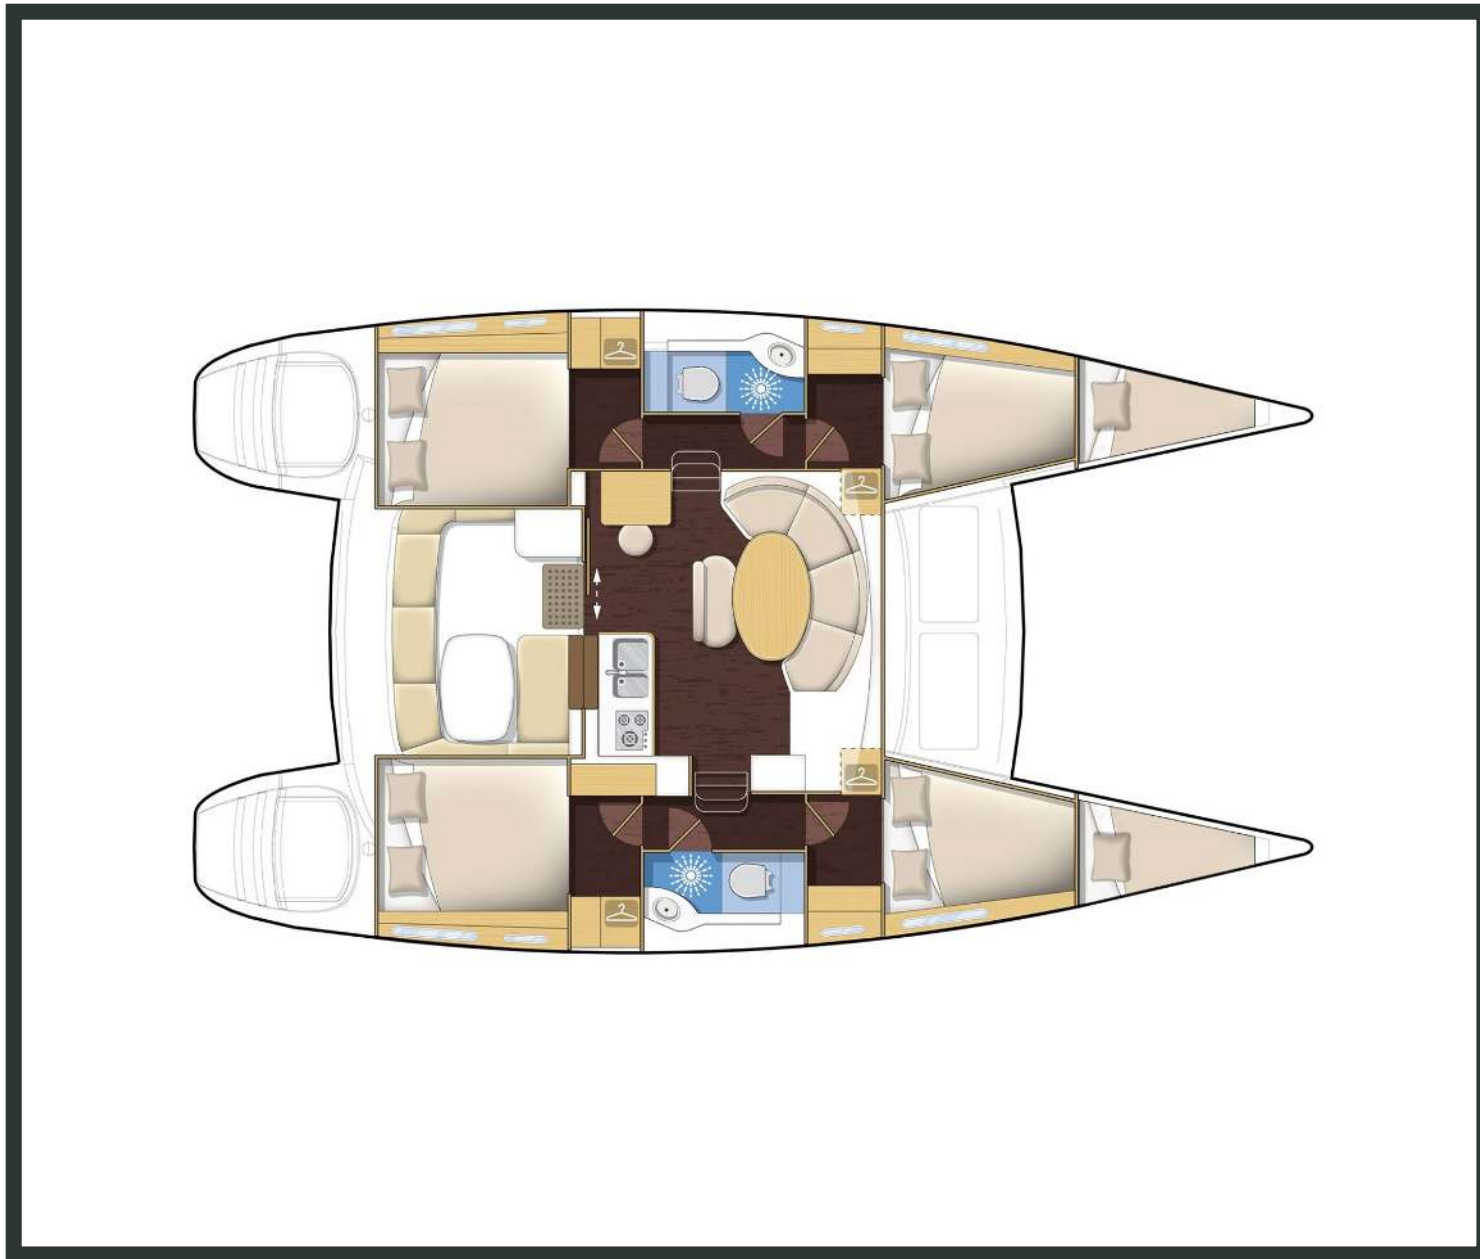

Lagoon **380s2**

Erica, Model 2014

Lagoon **380s2 / Erica**, Model 2014
10 guests / **4 +2** cabins / **2** wc

This version of the boat model has specific characteristics, in order to satisfy your profile of boater, set up for ease of sailing.

 Solar Panels

From charter bases at: **KOS / RHODES**
Available as: **BAREBOAT / SKIPPED / DAY TRIP**

SPECIFICATIONS:

LOA (m)	11.55	Main sail type	Full Batten
Beam (m)	6.5	Genoa type	Furling
Draft (m)	1.15	Main sail area (sq.m.)	52
Cabins	6	Genoa sail area (sq.m.)	30
Berths	10	Crusing speed (knots)	5.5
Heads	2	Max speed (knots)	0.0
Engines (hp)	2x 27	Main engines consumption (lt/h)	8
Fuel capacity (lt)	300.0		

Lagoon **380s2**
Erica, Model 2014

Lagoon **380s2**
Erica, Model 2014

FULL INVENTORY / EQUIPMENT LIST

Accommodation: ✓ 2 Bow Single Bed Cabins ✓ 2 Heads ✓ 2 Showers ✓ 4 Double Bed Cabins
 ✓ Saloon Double Bed Convertible