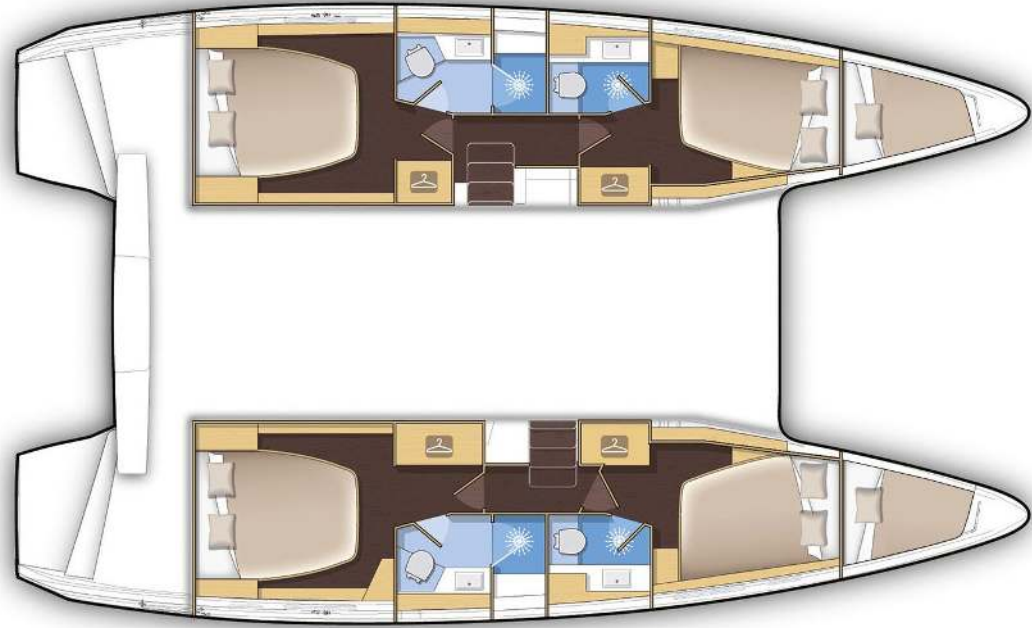

Lagoon **42**

Blue Ripple 1, Model 2020

Lagoon **42 / Blue Ripple 1**, Model 2020
12 guests / 4+2 cabins / 4+1 wc

Το συγκεκριμένο μοντέλο της Lagoon έχει το δικό του στυλ και προσωπικότητα. Διατηρεί τα κύρια χαρακτηριστικά της τελευταίας γενιάς των Lagoon, αλλά με μερικές αλλαγές ώστε οι επιβάτες του να απολαύσουν μεγαλύτερη άνεση στους εσωτερικούς χώρους του σκάφους.

Lagoon **42**
Blue Ripple 1, Model 2020

Lagoon **42**
Blue Ripple 1, Model 2020

FULL INVENTORY / EQUIPMENT LIST

- Accommodation:** ✓ 1 Bow Cabin Head ✓ 2 Bow Single Bed Cabins ✓ 4 Double Bed Cabins
 ✓ 4 Heads ✓ 4 Showers ✓ Saloon Double Bed Convertible
- Bedding / Linen:** ✓ Hangers ✓ Blankets ✓ Linen & Bedding ✓ Pillows ✓ Pillow Cases ✓ Sheets
 ✓ Towels Bath ✓ Towels Face
- Comfort / Pleasure:** ✓ Air Condition ✓ Air Heating ✓ Cockpit Cushions ✓ Cockpit Speakers
 ✓ Electric Toilets ✓ Fans in Cabins ✓ Fans in Saloon ✓ Fly Bridge Sunpads ✓ Generator
 ✓ Hot Water ✓ Music Player ✓ Saloon Speakers ✓ Snorkelling Sets ✓ Solar Panels
 ✓ USB Charging Ports ✓ 220V Sockets ✓ Sockets 220V Cabins ✓ Sockets 220V Saloon
- Deck:** ✓ Anchor ✓ Anchor Chain ✓ Anchor Windlass Control ✓ Anchor Windlass Handle
 ✓ Boat Hook ✓ Cockpit Shower ✓ Cockpit Table ✓ Deck Brush ✓ Diesel Canister
 ✓ Dinghy Oars & Locks ✓ Dinghy Pump ✓ Dinghy Repair Kit ✓ Electric Anchor Windlass
 ✓ Electric Winches ✓ Engine Oil Spare ✓ Fenders ✓ Flag Halyards ✓ Fuel funnel ✓ Gangway Inox
 ✓ Gas Bottles ✓ Mooring Ropes 25m ✓ Mooring Ropes 50m ✓ Outboard Motor
 ✓ Outboard Motor Jerry Can ✓ Padlocks ✓ Plastic Bucket ✓ Rigid Bottom Dinghy ✓ Ropes Spare
 ✓ Spare Anchor ✓ Spare Anchor Chain 10m ✓ Swimming Ladder ✓ Tanks Opener
 ✓ Water Hose & Adaptors ✓ Winch Handles
- Electricity:** ✓ Battery Charger ✓ Shore Power Cable ✓ Shore Power Cable & Adaptors
- Electronics:** ✓ Auto Pilot ✓ Depth Sounder ✓ GPS Plotter in Helm Station ✓ Speed Log ✓ VHF
 ✓ Wind System