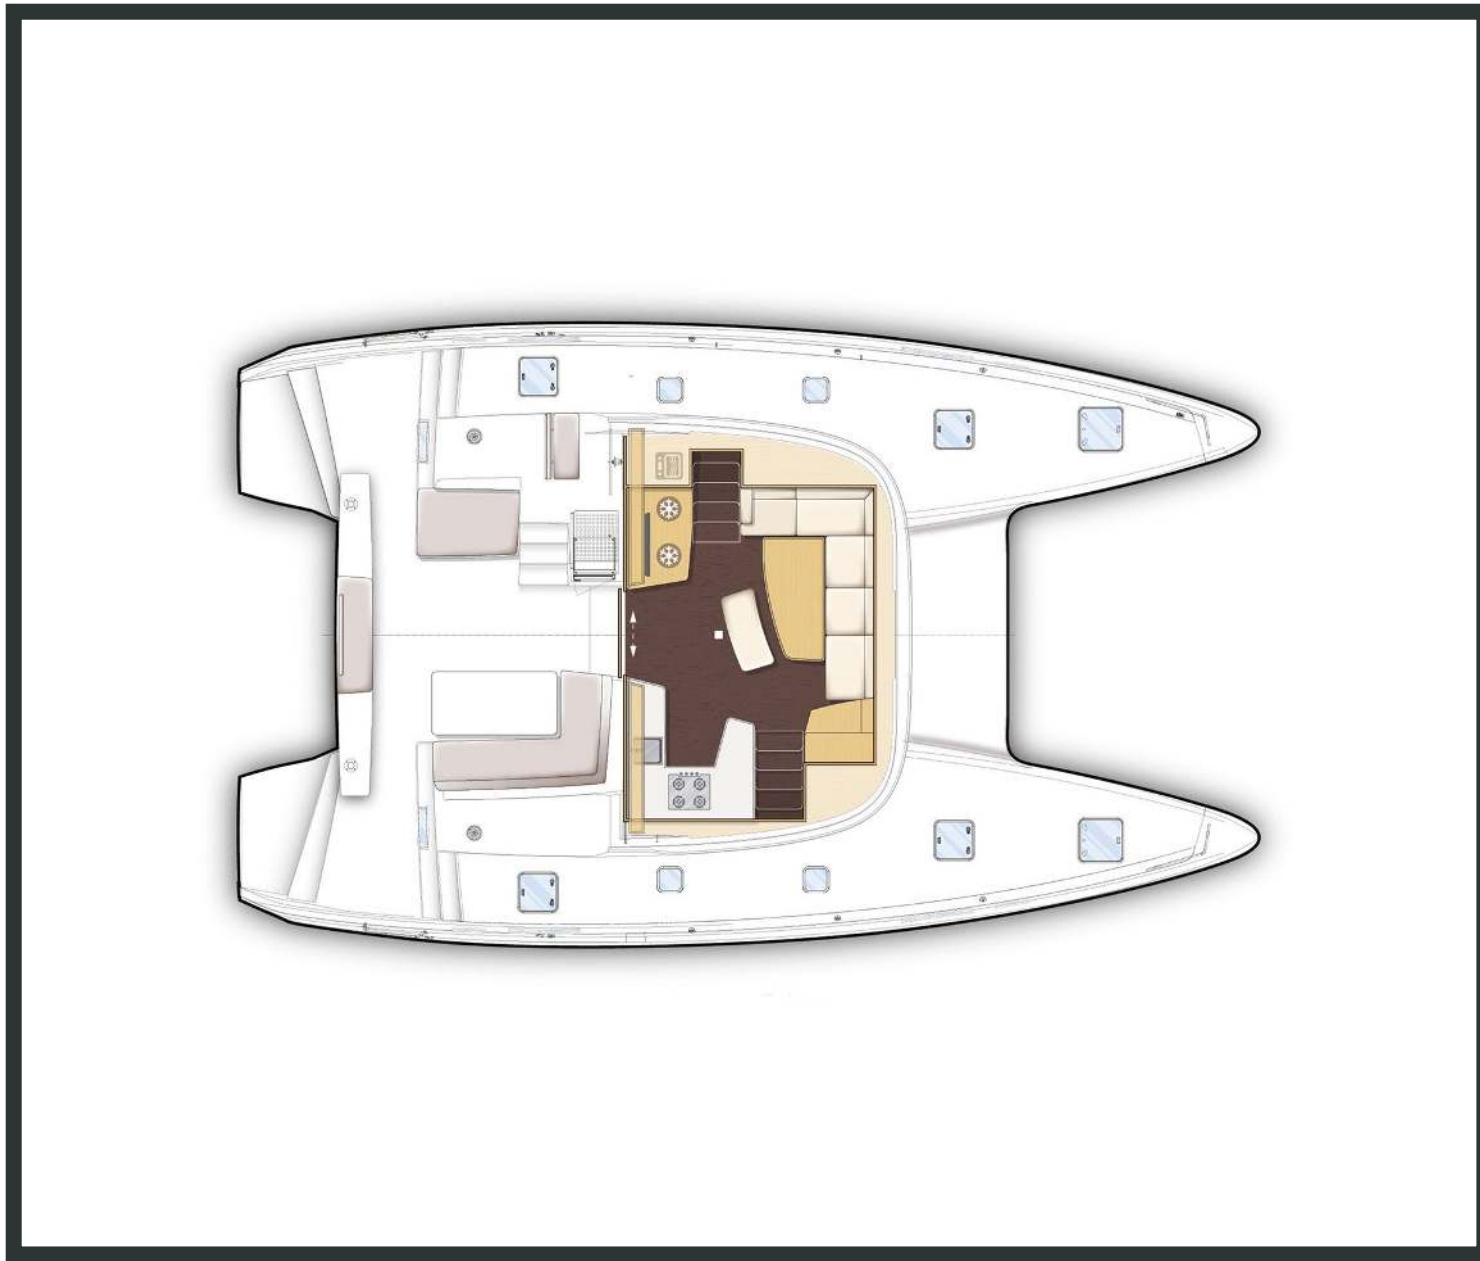

Lagoon **42**

Blue Ripple 1, Model 2020

Lagoon **42 / Blue Ripple 1**, Model 2020
12 guests / 4+2 cabins / 4+1 wc

Το συγκεκριμένο μοντέλο της Lagoon έχει το δικό του στυλ και προσωπικότητα. Διατηρεί τα κύρια χαρακτηριστικά της τελευταίας γενιάς των Lagoon, αλλά με μερικές αλλαγές ώστε οι επιβάτες του να απολαύσουν μεγαλύτερη άνεση στους εσωτερικούς χώρους του σκάφους.

Lagoon **42**
Blue Ripple 1, Model 2020

Lagoon **42**
Blue Ripple 1, Model 2020

FULL INVENTORY / EQUIPMENT LIST

- Accommodation:** ✓ 1 Bow Cabin Head ✓ 2 Bow Single Bed Cabins ✓ 4 Double Bed Cabins
 ✓ 4 Heads ✓ 4 Showers ✓ Saloon Double Bed Convertible
- Bedding / Linen:** ✓ Hangers ✓ Blankets ✓ Linen & Bedding ✓ Pillows ✓ Pillow Cases ✓ Sheets
 ✓ Towels Bath ✓ Towels Face
- Comfort / Pleasure:** ✓ Air Condition ✓ Air Heating ✓ Cockpit Cushions ✓ Cockpit Speakers
 ✓ Electric Toilets ✓ Fans in Cabins ✓ Fans in Saloon ✓ Fly Bridge Sunpads ✓ Generator
 ✓ Hot Water ✓ Music Player ✓ Saloon Speakers ✓ Snorkelling Sets ✓ Solar Panels
 ✓ USB Charging Ports ✓ 220V Sockets ✓ Sockets 220V Cabins ✓ Sockets 220V Saloon
- Deck:** ✓ Anchor ✓ Anchor Chain ✓ Anchor Windlass Control ✓ Anchor Windlass Handle
 ✓ Boat Hook ✓ Cockpit Shower ✓ Cockpit Table ✓ Deck Brush ✓ Diesel Canister
 ✓ Dinghy Oars & Locks ✓ Dinghy Pump ✓ Dinghy Repair Kit ✓ Electric Anchor Windlass
 ✓ Electric Winches ✓ Engine Oil Spare ✓ Fenders ✓ Flag Halyards ✓ Fuel funnel ✓ Gangway Inox
 ✓ Gas Bottles ✓ Mooring Ropes 25m ✓ Mooring Ropes 50m ✓ Outboard Motor
 ✓ Outboard Motor Jerry Can ✓ Padlocks ✓ Plastic Bucket ✓ Rigid Bottom Dinghy ✓ Ropes Spare
 ✓ Spare Anchor ✓ Spare Anchor Chain 10m ✓ Swimming Ladder ✓ Tanks Opener
 ✓ Water Hose & Adaptors ✓ Winch Handles
- Electricity:** ✓ Battery Charger ✓ Shore Power Cable ✓ Shore Power Cable & Adaptors
- Electronics:** ✓ Auto Pilot ✓ Depth Sounder ✓ GPS Plotter in Helm Station ✓ Speed Log ✓ VHF
 ✓ Wind System