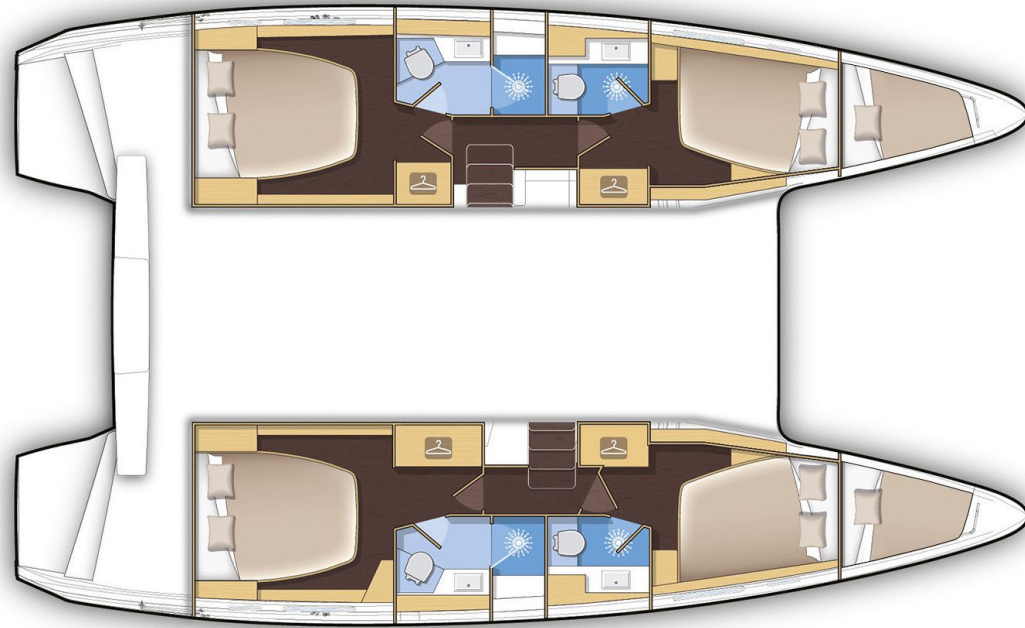

Lagoon **42**
Marou, Model 2020

Lagoon **42 / Marou**, Model 2020
12 guests / 4 +2 cabins / 4 +1 wc

This model from Lagoon has a style and personality all of its own. It retains the main features of the latest generation of Lagoons but with a few changes to achieve harmony between living space and the people on-board.

Lagoon **42**
Marou, Model 2020

Lagoon 42
Marou, Model 2020

FULL INVENTORY / EQUIPMENT LIST

- Accommodation:** ✓ 1 Bow Cabin Head ✓ 2 Bow Single Bed Cabins ✓ 4 Double Bed Cabins
 ✓ 4 Heads ✓ 4 Showers ✓ Saloon Double Bed Convertible
- Bedding / Linen:** ✓ Blankets ✓ Hangers ✓ Linen & Bedding ✓ Pillows ✓ Pillow Cases ✓ Sheets
 ✓ Towels Bath ✓ Towels Face
- Comfort / Pleasure:** ✓ 220V Sockets ✓ Air Condition ✓ Air Heating ✓ Cockpit Cushions
 ✓ Cockpit Speakers ✓ Deck Cushions ✓ Deck Sunpads ✓ Electric Toilets ✓ Fans in Cabins
 ✓ Fans in Saloon ✓ Fly Bridge Cushions ✓ Fly Bridge Sunpads ✓ Generator ✓ Hot Water
 ✓ Music Player ✓ Saloon Speakers ✓ Snorkelling Sets ✓ Sockets 220V Cabins
 ✓ Sockets 220V Saloon ✓ Solar Panels ✓ Usb Charging Ports Cabins ✓ Usb Charging Ports Cockpit
 ✓ Usb Charging Ports Saloon
- Deck:** ✓ Anchor ✓ Anchor Chain ✓ Anchor Windlass Control ✓ Anchor Windlass Handle
 ✓ Boat Hook ✓ Cockpit Shower ✓ Cockpit Table ✓ Deck Brush ✓ Diesel Canister
 ✓ Dinghy Oars & Locks ✓ Dinghy Pump ✓ Dinghy Repair Kit ✓ Electric Anchor Windlass
 ✓ Electric Winches ✓ Engine Oil Spare ✓ Fenders ✓ Flag Halyards ✓ Fuel funnel ✓ Gangway Inox
 ✓ Gas Bottles ✓ Mooring Ropes 25m ✓ Mooring Ropes 50m ✓ Outboard Motor
 ✓ Outboard Motor Jerry Can ✓ Padlocks ✓ Plastic Bucket ✓ Rigid Bottom Dinghy ✓ Ropes Spare
 ✓ Spare Anchor ✓ Spare Anchor Chain 10m ✓ Swimming Ladder ✓ Tanks Opener
 ✓ Water Hose & Adaptors ✓ Winch Handles
- Electricity:** ✓ Battery Charger ✓ Inverter ✓ Shore Power Cable ✓ Shore Power Cable & Adaptors
- Electronics:** ✓ Auto Pilot ✓ Depth Sounder ✓ GPS Plotter in Cockpit Area
 ✓ GPS Plotter in Helm Station ✓ Speed Log ✓ VHF ✓ Wind System