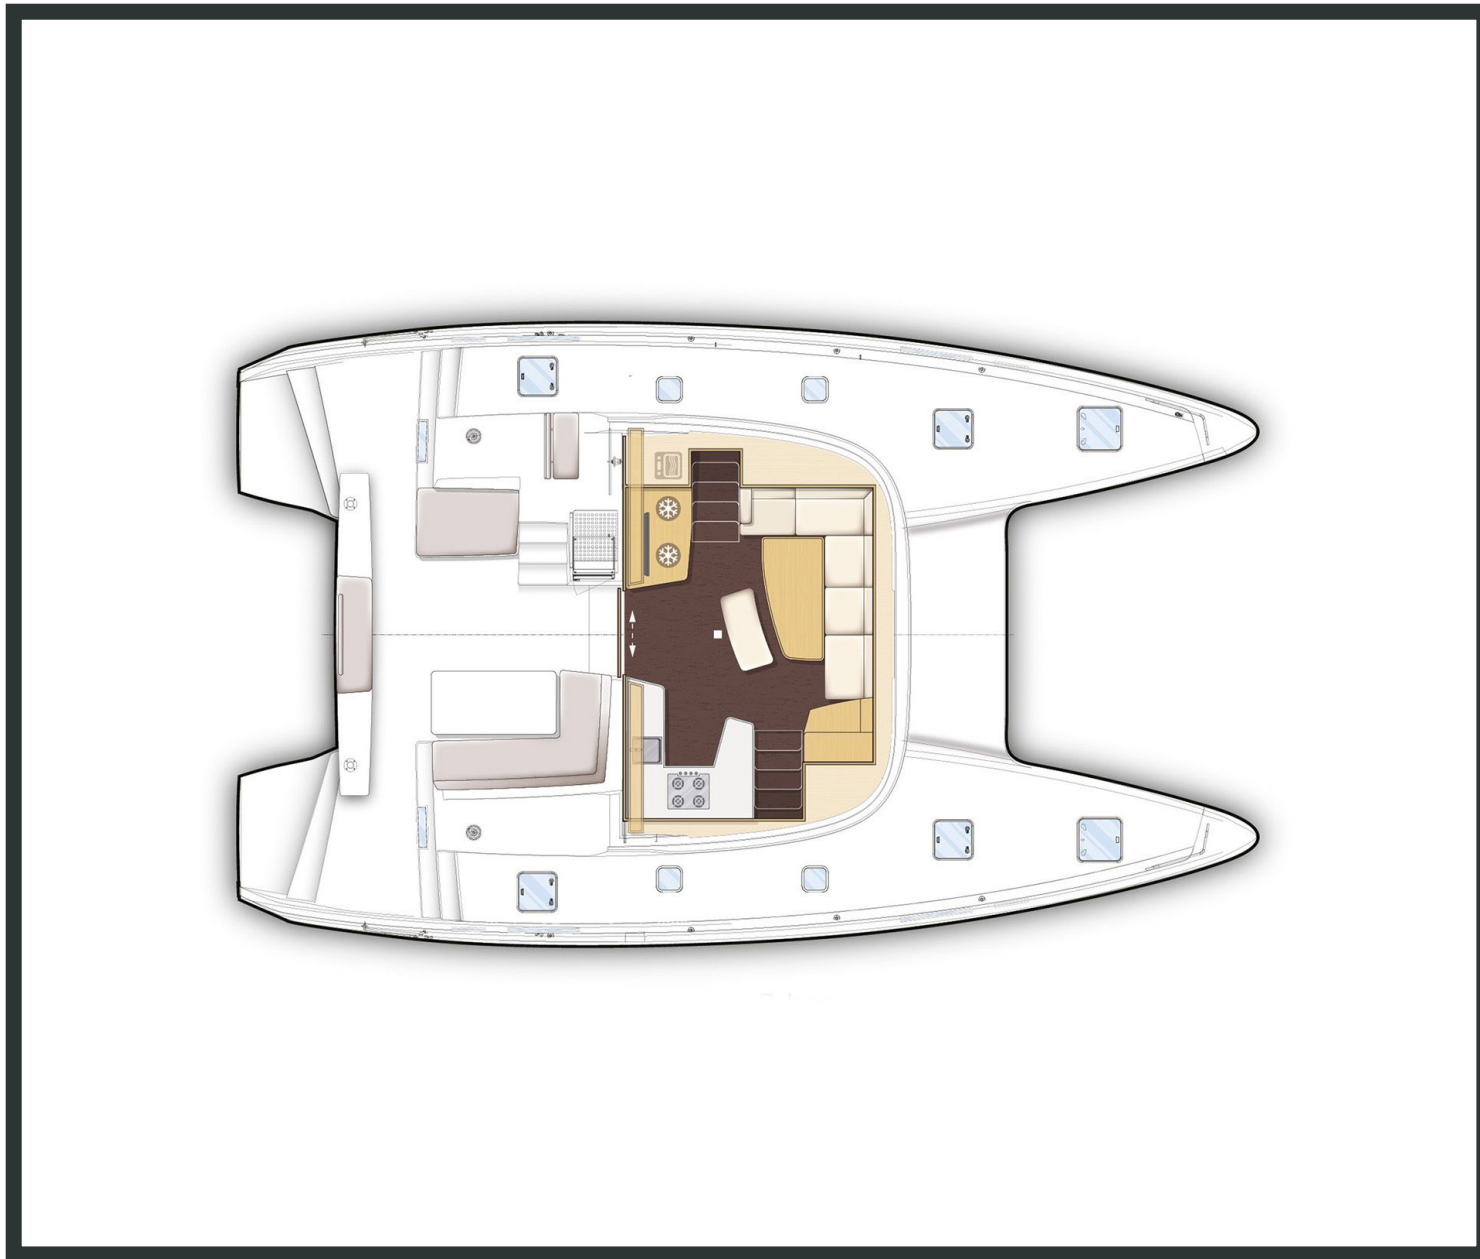

Lagoon **42**
Marou, Model 2020

Lagoon **42 / Marou**, Model 2020
12 guests / 4 +2 cabins / 4 +1 wc

This model from Lagoon has a style and personality all of its own. It retains the main features of the latest generation of Lagoons but with a few changes to achieve harmony between living space and the people on-board.

Lagoon **42**
Marou, Model 2020

Lagoon 42
Marou, Model 2020

FULL INVENTORY / EQUIPMENT LIST

- Accommodation:** ✓ 1 Bow Cabin Head ✓ 2 Bow Single Bed Cabins ✓ 4 Double Bed Cabins
 ✓ 4 Heads ✓ 4 Showers ✓ Saloon Double Bed Convertible
- Bedding / Linen:** ✓ Blankets ✓ Hangers ✓ Linen & Bedding ✓ Pillows ✓ Pillow Cases ✓ Sheets
 ✓ Towels Bath ✓ Towels Face
- Comfort / Pleasure:** ✓ 220V Sockets ✓ Air Condition ✓ Air Heating ✓ Cockpit Cushions
 ✓ Cockpit Speakers ✓ Deck Cushions ✓ Deck Sunpads ✓ Electric Toilets ✓ Fans in Cabins
 ✓ Fans in Saloon ✓ Fly Bridge Cushions ✓ Fly Bridge Sunpads ✓ Generator ✓ Hot Water
 ✓ Music Player ✓ Saloon Speakers ✓ Snorkelling Sets ✓ Sockets 220V Cabins
 ✓ Sockets 220V Saloon ✓ Solar Panels ✓ Usb Charging Ports Cabins ✓ Usb Charging Ports Cockpit
 ✓ Usb Charging Ports Saloon
- Deck:** ✓ Anchor ✓ Anchor Chain ✓ Anchor Windlass Control ✓ Anchor Windlass Handle
 ✓ Boat Hook ✓ Cockpit Shower ✓ Cockpit Table ✓ Deck Brush ✓ Diesel Canister
 ✓ Dinghy Oars & Locks ✓ Dinghy Pump ✓ Dinghy Repair Kit ✓ Electric Anchor Windlass
 ✓ Electric Winches ✓ Engine Oil Spare ✓ Fenders ✓ Flag Halyards ✓ Fuel funnel ✓ Gangway Inox
 ✓ Gas Bottles ✓ Mooring Ropes 25m ✓ Mooring Ropes 50m ✓ Outboard Motor
 ✓ Outboard Motor Jerry Can ✓ Padlocks ✓ Plastic Bucket ✓ Rigid Bottom Dinghy ✓ Ropes Spare
 ✓ Spare Anchor ✓ Spare Anchor Chain 10m ✓ Swimming Ladder ✓ Tanks Opener
 ✓ Water Hose & Adaptors ✓ Winch Handles
- Electricity:** ✓ Battery Charger ✓ Inverter ✓ Shore Power Cable ✓ Shore Power Cable & Adaptors
- Electronics:** ✓ Auto Pilot ✓ Depth Sounder ✓ GPS Plotter in Cockpit Area
 ✓ GPS Plotter in Helm Station ✓ Speed Log ✓ VHF ✓ Wind System