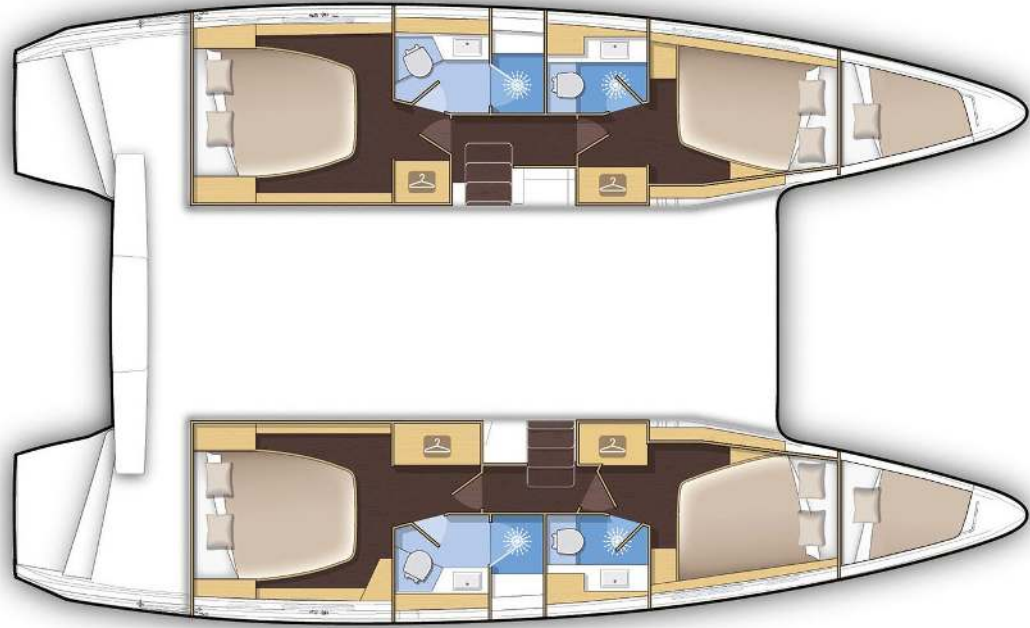

Lagoon **42**

Plous, Model 2017

Lagoon **42 / Plous**, Model 2017
12 guests / 4+2 cabins / 4+1 wc

This model from Lagoon has a style and personality all of its own. It retains the main features of the latest generation of Lagoons but with a few changes to achieve harmony between living space and the people on-board.

Lagoon **42**
Plous, Model 2017

Lagoon **42**
Plous, Model 2017

FULL INVENTORY / EQUIPMENT LIST

- Accommodation:** ✓ 1 Bow Cabin Head ✓ 2 Bow Single Bed Cabins ✓ 4 Double Bed Cabins
 ✓ 4 Heads ✓ 4 Showers ✓ Saloon Double Bed Convertible
- Bedding / Linen:** ✓ Blankets ✓ Hangers ✓ Linen & Bedding ✓ Pillows ✓ Pillow Cases ✓ Sheets
 ✓ Towels Bath ✓ Towels Face
- Comfort / Pleasure:** ✓ 220V Sockets ✓ Air Condition ✓ Air Heating ✓ Cockpit Cushions
 ✓ Cockpit Speakers ✓ Deck Cushions ✓ Electric Toilets ✓ Fans in Cabins ✓ Fans in Saloon
 ✓ Fly Bridge Cushions ✓ Fly Bridge Sunpads ✓ Generator ✓ Hot Water ✓ Music Player
 ✓ Saloon Speakers ✓ Snorkelling Sets ✓ Sockets 220V Cabins ✓ Sockets 220V Saloon
 ✓ Solar Panels ✓ Sunpads Bow ✓ Usb Charging Ports Cabins ✓ Usb Charging Ports Saloon
- Deck:** ✓ Anchor ✓ Anchor Chain ✓ Anchor Windlass Control ✓ Anchor Windlass Handle
 ✓ Boat Hook ✓ Cockpit Shower ✓ Cockpit Table ✓ Deck Brush ✓ Diesel Canister
 ✓ Dinghy Oars & Locks ✓ Dinghy Pump ✓ Dinghy Repair Kit ✓ Electric Anchor Windlass
 ✓ Electric Winches ✓ Engine Oil Spare ✓ Fenders ✓ Flag Halyards ✓ Fuel funnel ✓ Gangway Inox
 ✓ Gas Bottles ✓ Mooring Ropes 25m ✓ Mooring Ropes 50m ✓ Outboard Motor
 ✓ Outboard Motor Jerry Can ✓ Padlocks ✓ Plastic Bucket ✓ Rigid Bottom Dinghy ✓ Ropes Spare
 ✓ Spare Anchor ✓ Spare Anchor Chain 10m ✓ Swimming Ladder ✓ Tanks Opener
 ✓ Teak Cockpit Floor ✓ Water Hose & Adaptors ✓ Winch Handles
- Electricity:** ✓ Battery Charger ✓ Shore Power Cable ✓ Shore Power Cable & Adaptors
- Electronics:** ✓ Auto Pilot ✓ Depth Sounder ✓ GPS Plotter in Cockpit Area ✓ Speed Log ✓ VHF
 ✓ Wind System