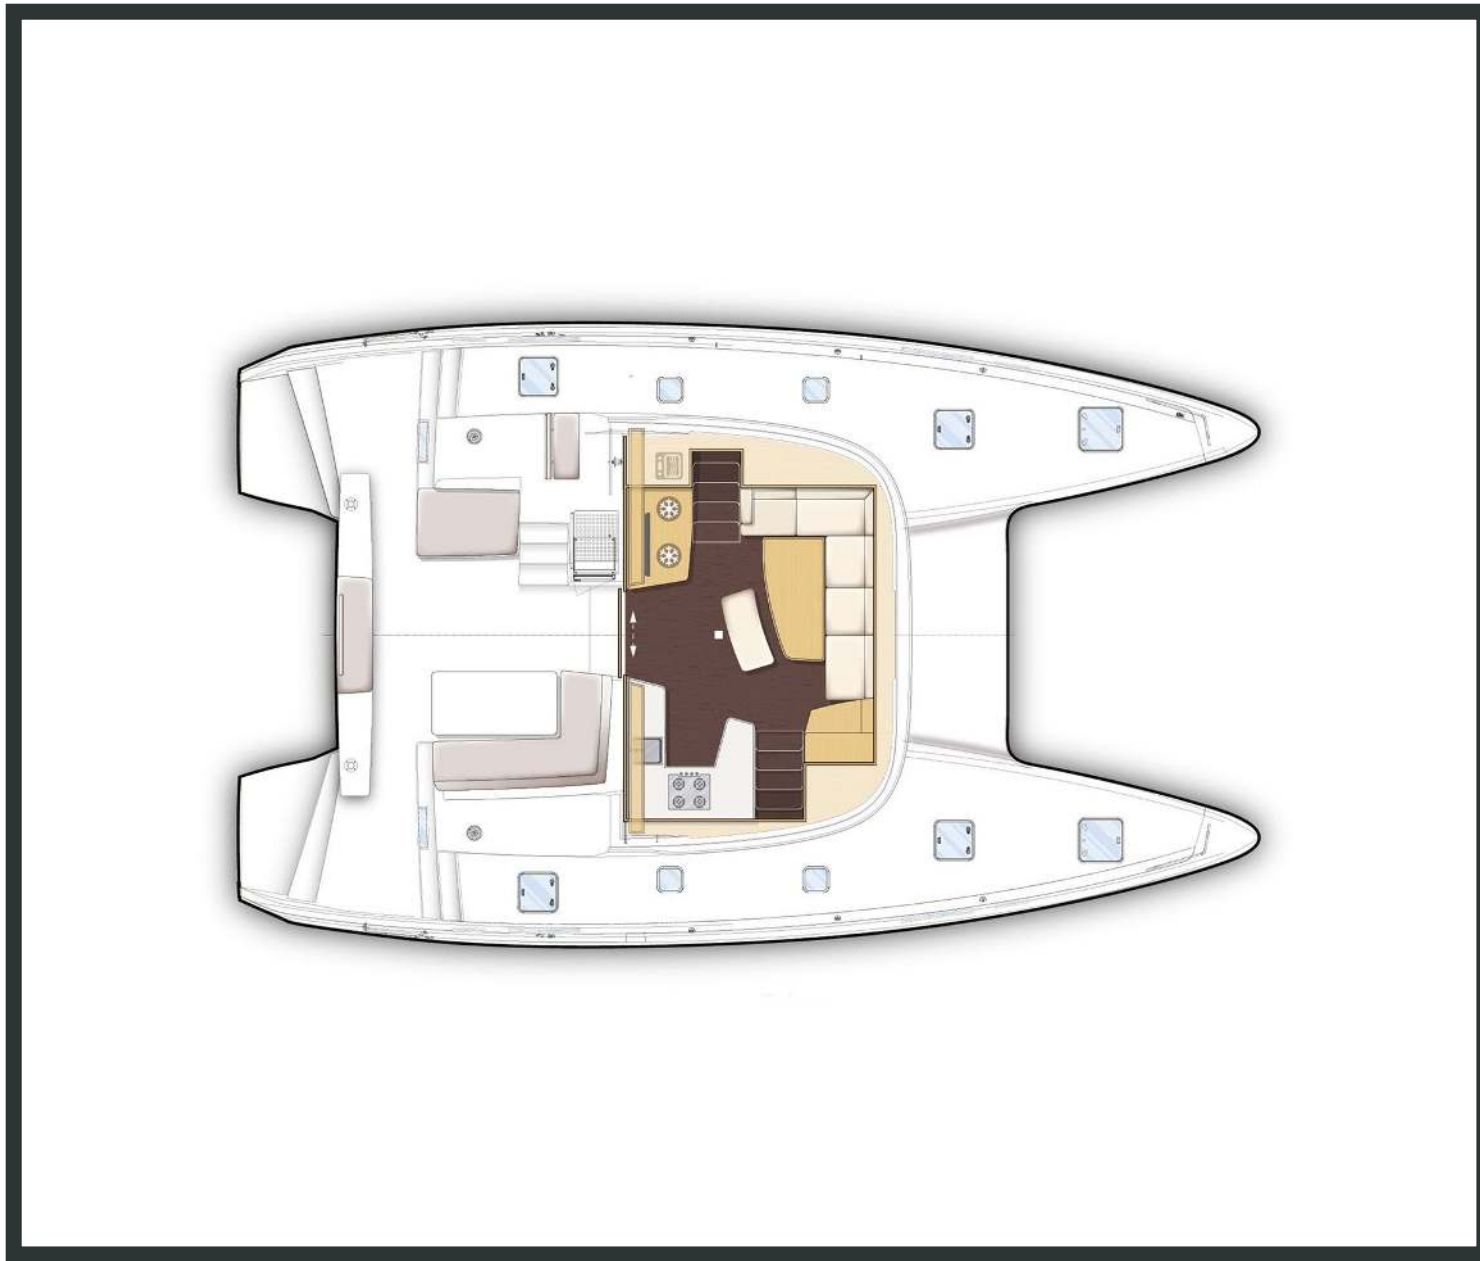

Lagoon **42**

Plous, Model 2017

Lagoon **42 / Plous**, Model 2017
12 guests / 4+2 cabins / 4+1 wc

This model from Lagoon has a style and personality all of its own. It retains the main features of the latest generation of Lagoons but with a few changes to achieve harmony between living space and the people on-board.

Lagoon **42**
Plous, Model 2017

Lagoon **42**
Plous, Model 2017

FULL INVENTORY / EQUIPMENT LIST

- Accommodation:** ✓ 1 Bow Cabin Head ✓ 2 Bow Single Bed Cabins ✓ 4 Double Bed Cabins
 ✓ 4 Heads ✓ 4 Showers ✓ Saloon Double Bed Convertible
- Bedding / Linen:** ✓ Blankets ✓ Hangers ✓ Linen & Bedding ✓ Pillows ✓ Pillow Cases ✓ Sheets
 ✓ Towels Bath ✓ Towels Face
- Comfort / Pleasure:** ✓ 220V Sockets ✓ Air Condition ✓ Air Heating ✓ Cockpit Cushions
 ✓ Cockpit Speakers ✓ Deck Cushions ✓ Electric Toilets ✓ Fans in Cabins ✓ Fans in Saloon
 ✓ Fly Bridge Cushions ✓ Fly Bridge Sunpads ✓ Generator ✓ Hot Water ✓ Music Player
 ✓ Saloon Speakers ✓ Snorkelling Sets ✓ Sockets 220V Cabins ✓ Sockets 220V Saloon
 ✓ Solar Panels ✓ Sunpads Bow ✓ Usb Charging Ports Cabins ✓ Usb Charging Ports Saloon
- Deck:** ✓ Anchor ✓ Anchor Chain ✓ Anchor Windlass Control ✓ Anchor Windlass Handle
 ✓ Boat Hook ✓ Cockpit Shower ✓ Cockpit Table ✓ Deck Brush ✓ Diesel Canister
 ✓ Dinghy Oars & Locks ✓ Dinghy Pump ✓ Dinghy Repair Kit ✓ Electric Anchor Windlass
 ✓ Electric Winches ✓ Engine Oil Spare ✓ Fenders ✓ Flag Halyards ✓ Fuel funnel ✓ Gangway Inox
 ✓ Gas Bottles ✓ Mooring Ropes 25m ✓ Mooring Ropes 50m ✓ Outboard Motor
 ✓ Outboard Motor Jerry Can ✓ Padlocks ✓ Plastic Bucket ✓ Rigid Bottom Dinghy ✓ Ropes Spare
 ✓ Spare Anchor ✓ Spare Anchor Chain 10m ✓ Swimming Ladder ✓ Tanks Opener
 ✓ Teak Cockpit Floor ✓ Water Hose & Adaptors ✓ Winch Handles
- Electricity:** ✓ Battery Charger ✓ Shore Power Cable ✓ Shore Power Cable & Adaptors
- Electronics:** ✓ Auto Pilot ✓ Depth Sounder ✓ GPS Plotter in Cockpit Area ✓ Speed Log ✓ VHF
 ✓ Wind System