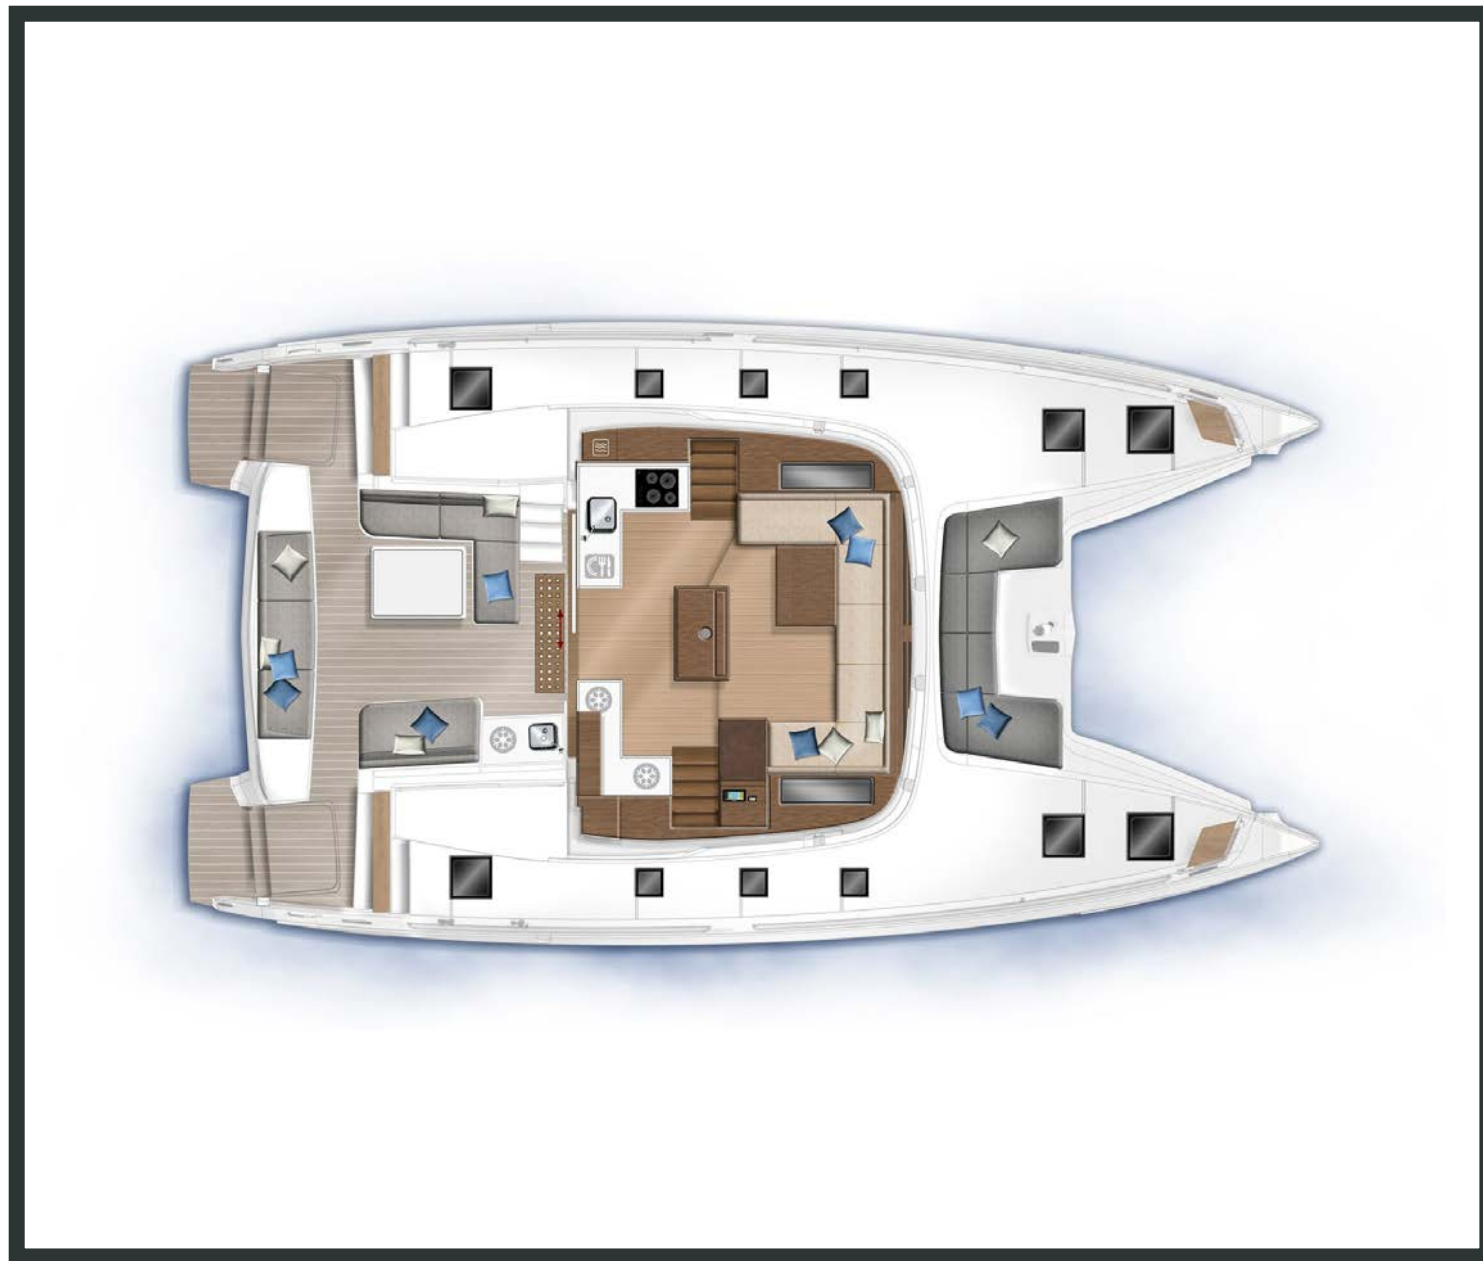

FULL INVENTORY / EQUIPMENT LIST

Galley: ✓ Bottle Can Opener ✓ Bowls ✓ Bread Knife ✓ Casserole ✓ Cheese Grater
✓ Clothes Pegs ✓ Coffee Cups ✓ Coffee Machine ✓ Cutting Boards ✓ Drinking Glasses
✓ Dust Pan & Brush ✓ Forks ✓ Freezer ✓ Frying Pans ✓ Gas Stove with Burners & Grill ✓ Kettle
✓ Ladle ✓ Lemon Squeezer ✓ Main Dish Plates ✓ Meat Knives ✓ Microwave ✓ Oven Gloves
✓ Placemats for Pots ✓ Plates Small ✓ Plates Soup ✓ Pyrex Oven dish ✓ Refrigerator
✓ Salad Bowls ✓ Saucepans ✓ Serving Knives ✓ Serving Plates ✓ Serving Tray ✓ Small Plates
✓ Soup Spoons ✓ Spagetti Strainer ✓ Spatula ✓ Tapper Ware ✓ Tea Spoons ✓ Tea Strainer
✓ Tongs ✓ Vegetable Knives ✓ Vegetable Peeler ✓ Water Jug ✓ Whisk ✓ Wine Glasses
✓ Wooden Spoons

Miscellaneous: ✓ Holding Tank(s)

Navigation: ✓ BatteryOperatedNavLightsSet ✓ Binoculars ✓ Divider ✓ Greek Waters Pilot
✓ Hand Bearing Compass ✓ Light House Book ✓ Navigation Ruller ✓ Pencil Set
✓ Sea Charts Area Set

Safety: ✓ Black Plastic Balls ✓ Black Plastic Cone ✓ Bosun's Chair ✓ Distress Flares Box
✓ Distress Mirror ✓ Emergency Tiller ✓ EPIRB ✓ Fire Extinguishers ✓ First Aid Kit
✓ Floating Light ✓ Foghorn ✓ Horseshoe Lifebuoy ✓ Life Jackets, Adults ✓ Life Jackets, Child
✓ Liferaft ✓ Radar Reflector ✓ Safety Harnesses with Belts ✓ Set of Flags, C.N.Q. ✓ Wire Cutter
✓ Wooden Blanks Set

Sails / Covers: ✓ Bimini Top ✓ Full Batten Main Sail ✓ Lazy Bag with Lazy Jacks ✓ Self Tacking Jib
✓ Sprayhood ✓ Stern Tent

Spares / Tools: ✓ Boat Manuals ✓ Engine(s) Spares Box ✓ HoldingTanks ✓ Sail Repair Kit
✓ Scissors ✓ Tools Box ✓ Torch Light

NEED ASSISTANCE? GET HELP

CHARTER ENQUIRY

SPECIAL OFFERS