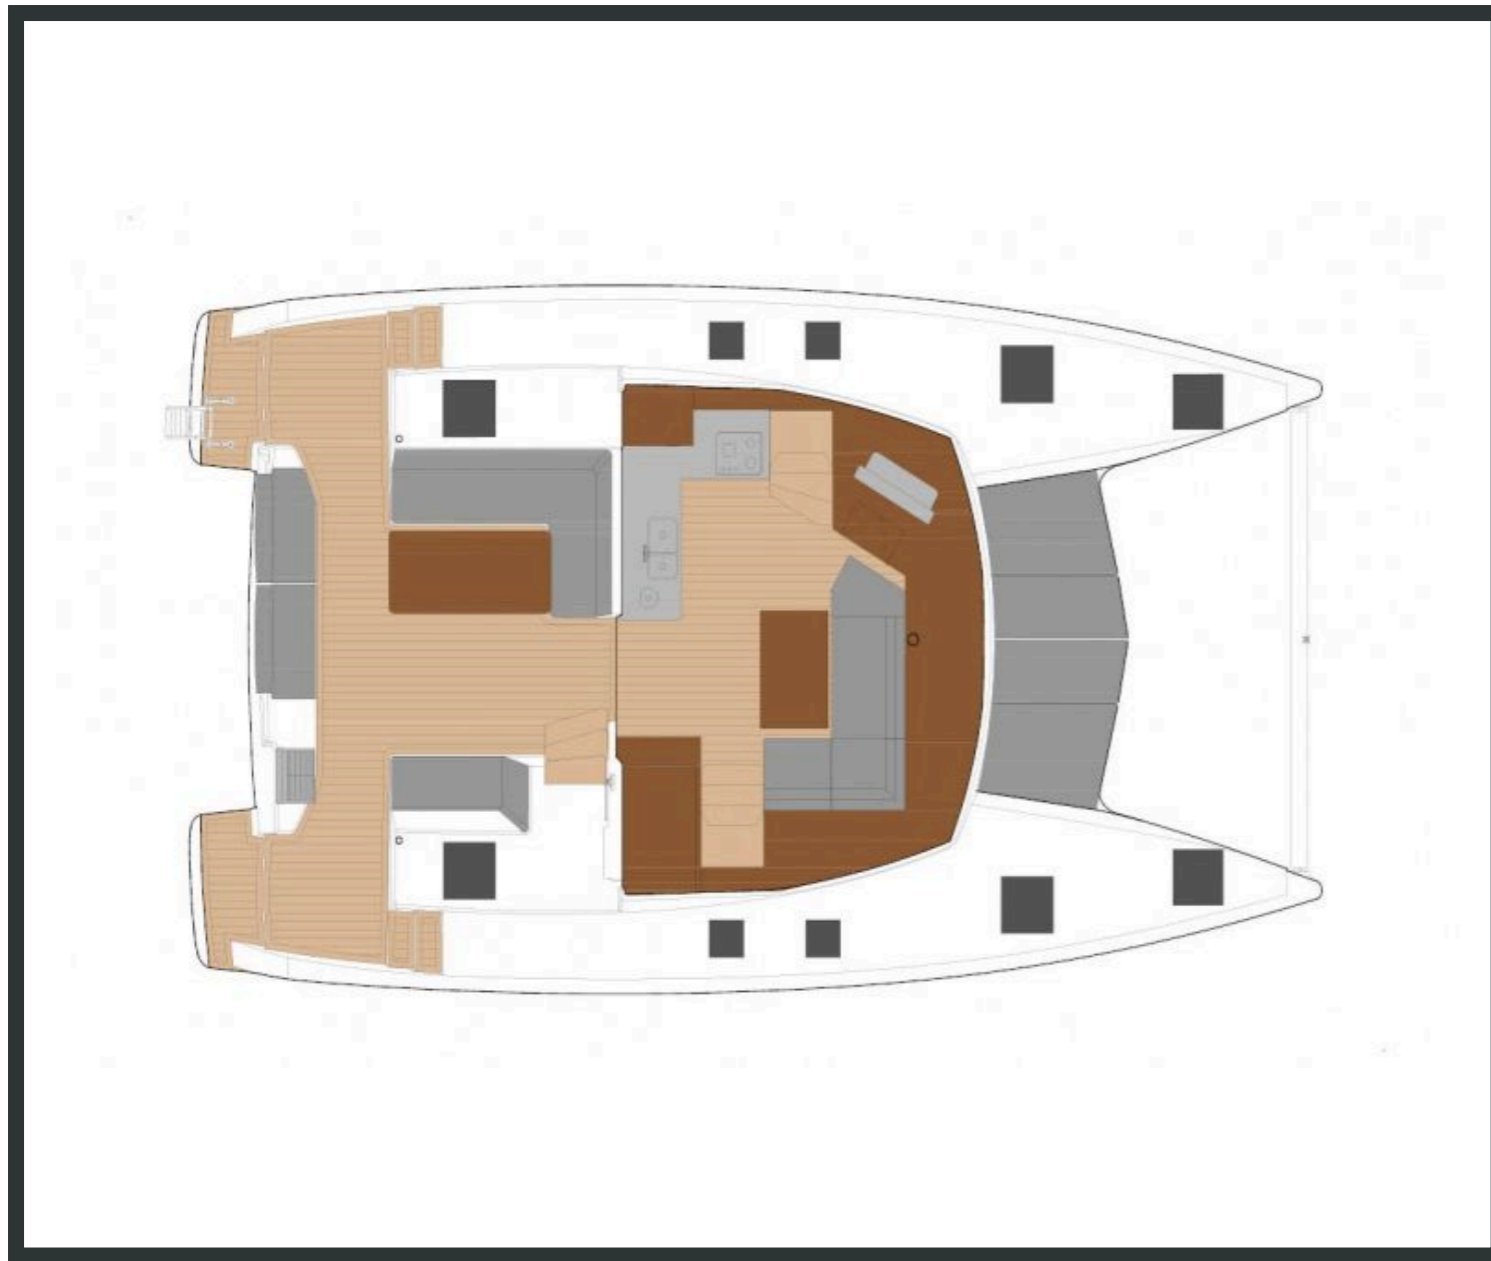

FULL INVENTORY / EQUIPMENT LIST

1. **Galley:** ✓ Bottle & Can Opener ✓ Bowls ✓ Bread Knife ✓ Casserole ✓ Cheese Grater
   ✓ Clothes Pegs ✓ Coffee Cups ✓ Manual filter-coffee machine ✓ Cutting Boards ✓ Drinking Glasses
   ✓ Dustpan & Brush ✓ Forks ✓ Freezer ✓ Frying Pans ✓ Gas Stove with Burners & Grill ✓ Kettle
   ✓ Ladle ✓ Lemon Squeezer ✓ Main Course Plates ✓ Meat Knives ✓ Oven Gloves
   ✓ Placemats for Hot Pans/Pots ✓ Plates Small ✓ Soup Plates ✓ Heat-resistant Oven Dish
   ✓ Refrigerator ✓ Salad Bowls ✓ Saucepans ✓ Serving Knives ✓ Serving Plates ✓ Serving Tray
   ✓ Small Plates ✓ Soup Spoons ✓ Spaghetti Strainer ✓ Kitchen Spatula ✓ Tapper Ware
   ✓ Tea Spoons ✓ Tea Strainer ✓ Kitchen Tong ✓ Vegetable Knife ✓ Vegetable Peeler ✓ Water Jug
   ✓ Wire Whisk ✓ Wine Glasses ✓ Wooden Spoons
2. **Navigation:** ✓ Battery Operated Navigation Lights Set ✓ Binoculars ✓ Divider ✓ Greek Waters Pilot
   ✓ Hand Bearing Compass ✓ List of Lights of Hellenic Coasts ✓ Navigation Ruler ✓ Pencil Set
   ✓ Sea Charts Area Set
3. **Safety:** ✓ Day Signal Black Ball ✓ Day Signal Black Cone ✓ Bosun's Chair ✓ Distress Flares & Signals
   ✓ Signalling Mirror ✓ Emergency Tiller ✓ EPIRB Device ✓ Fire Extinguishers
   ✓ First Aid Kit & Medical-First Aid Instructions ✓ Floating Light ✓ Fog Horn ✓ Horseshoe Lifebuoy
   ✓ Adult Life Jackets ✓ Child Life Jackets ✓ Liferaft ✓ Radar Reflector
   ✓ Safety Harnesses with Belts ✓ Set of Flags, C.N.Q. ✓ Wire Cutter ✓ Set of Wooden plugs
4. **Sails / Covers:** ✓ Bimini Top ✓ Full Batten Main Sail ✓ Furling Genoa ✓ Lazy Bag with Lazy Jacks
   ✓ Sprayhood ✓ Stern Tent
5. **Spares / Tools:** ✓ Boat Manuals ✓ Engine(s) Spare Parts Box ✓ Holding Tanks ✓ Sails Repair Kit
   ✓ Scissors ✓ Toolbox ✓ Torch Light