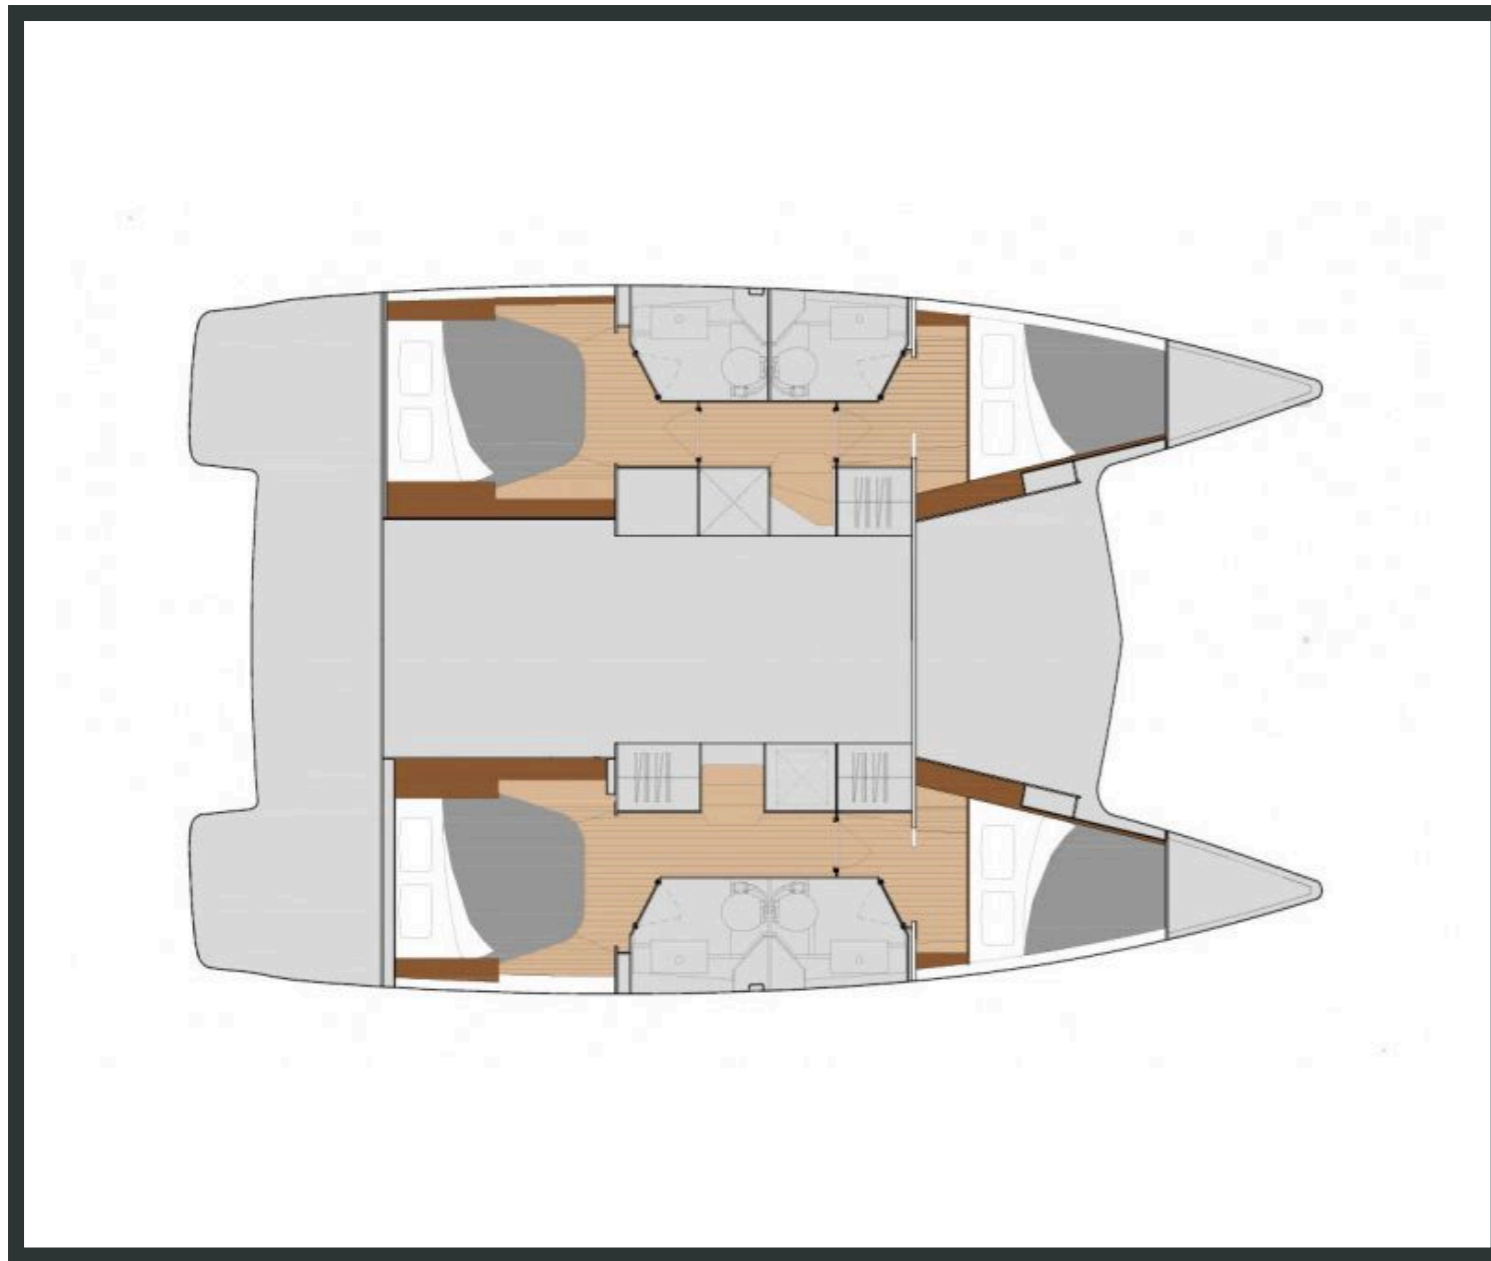

Lucia **40**

Model 2020

Lucia **40** / Model 2020
10 guests / **4** cabins / **4** wc

SPECIFICATIONS:

LOA (m)	11.73	Engine 2 (hp)	30
Beam (m)	6.66	Fuel capacity (lt)	300.0
Draft (m)	1.2	Main sail type	Full Batten
Cabins	4	Genoa type	Furling
Berths	10	Main sail area (sq.m.)	58
Heads	4	Genoa sail area (sq.m.)	37
Engines (hp)	2x 30	Crusing speed (knots)	5.5
Engine 1 (hp)	30	Main engines consumption (lt/h)	6

Lucia **40**
Model 2020

Lucia **40**
Model 2020

FULL INVENTORY / EQUIPMENT LIST

Accommodation: ✓ 4 Double Bed Cabins ✓ 4 Heads ✓ 4 Showers

✓ Saloon Table Convertible into Double Berth

Bedding / Linen: ✓ Blankets ✓ Hangers ✓ Linen & Bedding ✓ Pillows ✓ Pillowcases ✓ Sheets

✓ 220V Sockets in the Saloon ✓ Solar Panels ✓ USB Charging Ports

✓ USB Charging Ports in the Cabins ✓ USB Charging Ports in the Saloon

Deck: ✓ Anchor ✓ Anchor Chain ✓ Anchor Windlass Control ✓ Anchor Windlass Handle