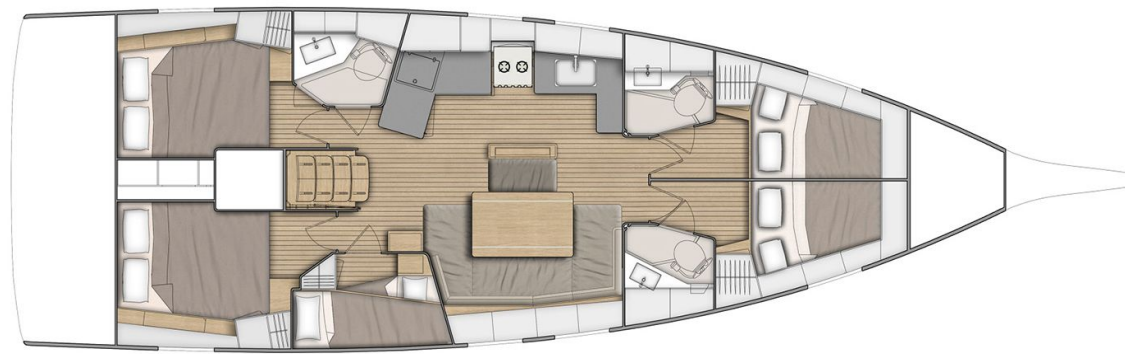

Oceanis **46.1**

Salty Kiss, Model 2020

Oceanis **46.1 / Salty Kiss**, Model 2020

**12 guests / 5 cabins / 3 wc**

The new Oceanis 46.1 is more than a worthy successor to the bestselling Oceanis 45. Her hull, more bluff at the bow than her predecessor, frees up huge amounts of interior space without altering her pedigree performance under sail.

Bow Thruster

Solar Panels

From charter bases at: **KOS / RHODES**

Available as: **BAREBOAT / SKIPPED / DAY TRIP**

**SPECIFICATIONS:**

LOA (m)	<b>13.65</b>	Main sail type	<b>Batten</b>
Beam (m)	<b>4.5</b>	Genoa type	<b>Self tacking jib</b>
Draft (m)	<b>1.75</b>	Main sail area (sq.m.)	<b>44</b>
Cabins	<b>5</b>	Genoa sail area (sq.m.)	<b>40</b>
Berths	<b>12</b>	Crusing speed (knots)	<b>6.5</b>
Heads	<b>3</b>	Max speed (knots)	<b>0.0</b>
Engines (hp)	<b>57</b>	Main engines consumption (lt/h)	<b>5</b>
Fuel capacity (lt)	<b>200.0</b>		

## FULL INVENTORY / EQUIPMENT LIST

**Accommodation:** ✓ 1 Bunk Bed Cabin ✓ 3 Heads ✓ 3 Showers ✓ 4 Double Bed Cabins  
 ✓ Saloon Double Bed Convertible

**Bedding / Linen:** ✓ Blankets ✓ Hangers ✓ Linen & Bedding ✓ Pillows ✓ Pillow Cases ✓ Sheets  
 ✓ Towels Bath ✓ Towels Face