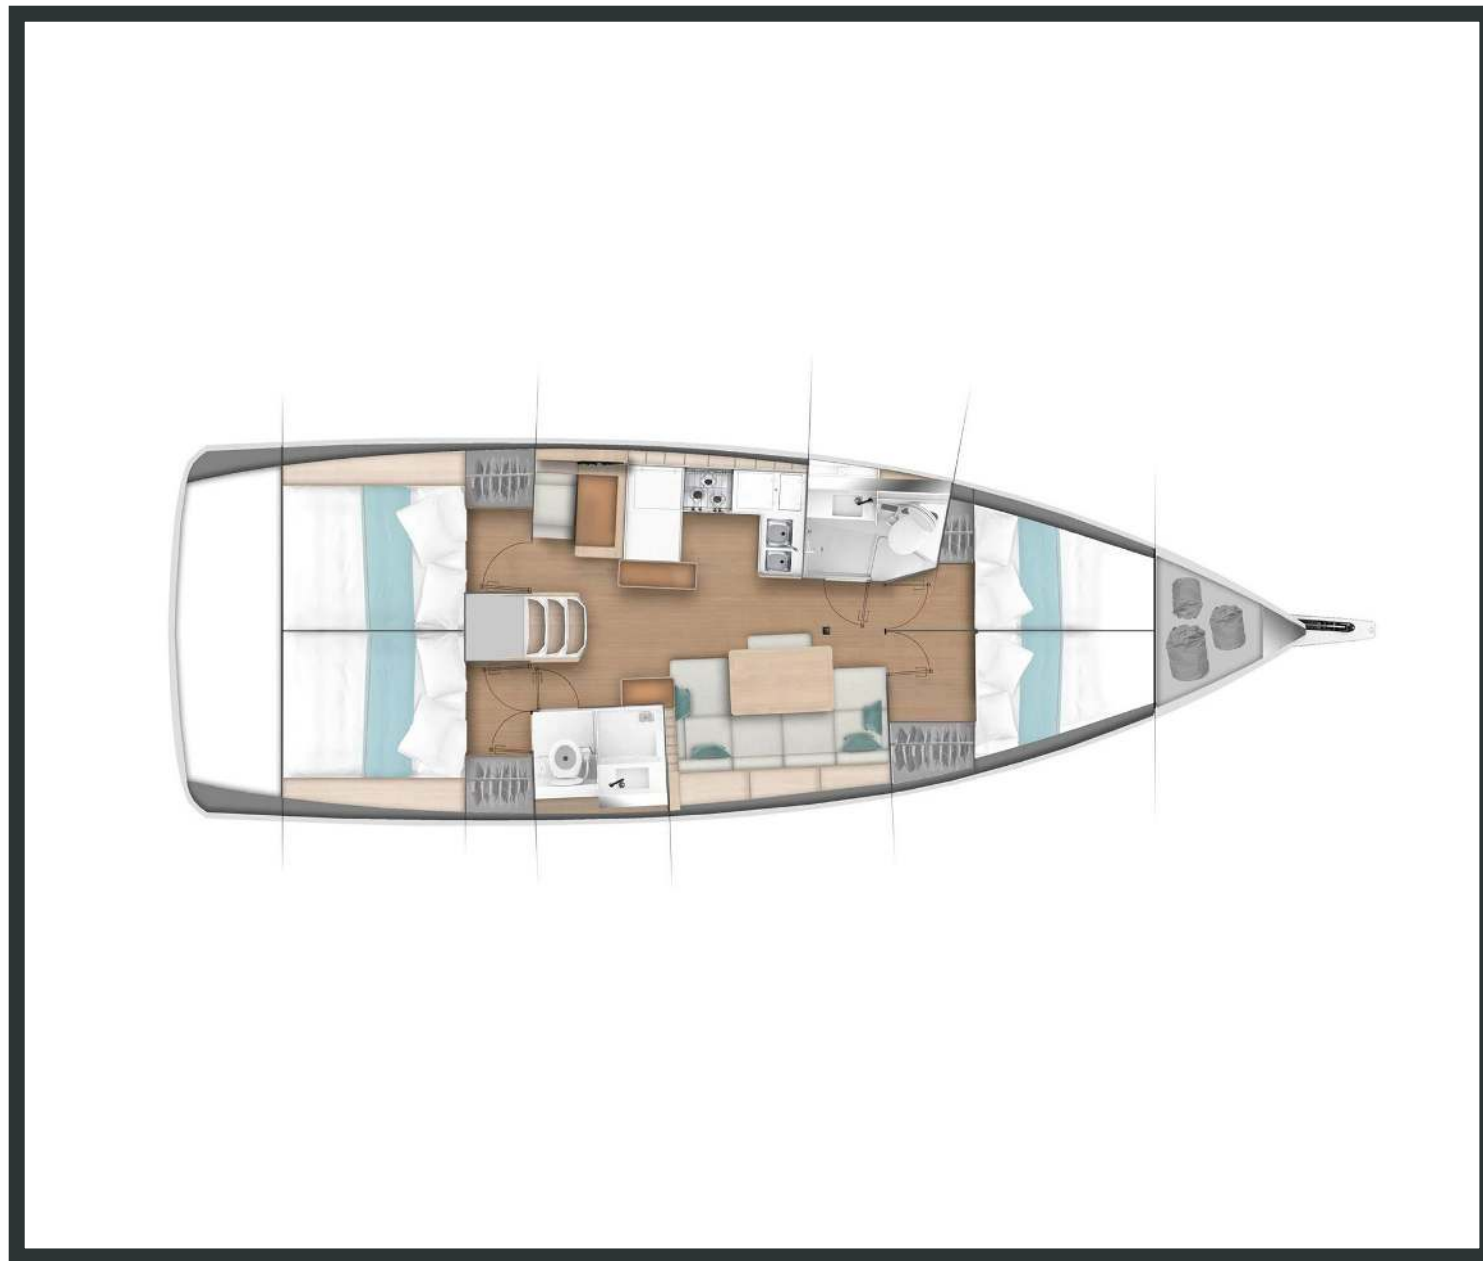

Sun **Odyssey 440**

Ondeck, Model 2019

Sun **Odyssey 440 / Ondeck**, Model 2019

10 guests / **4** cabins / **2** wc

A sailing yacht must be above all else elegant, with long, sharp lines and fine, semi-hidden details; the Jeanneau Sun Odyssey 440 is not only extremely elegant, but also built for speed.

Bow Thruster

Solar Panels

From charter bases at: **ATHENS / LAVRION**

Available as: **BAREBOAT / SKIPPED / DAY TRIP**

SPECIFICATIONS:

LOA (m)	13	Main sail type	Furling
Beam (m)	4.29	Genoa type	Furling
Draft (m)	1.94	Main sail area (sq.m.)	45
Cabins	4	Genoa sail area (sq.m.)	45
Berths	10	Crusing speed (knots)	6.5
Heads	2	Max speed (knots)	0.0
Engines (hp)	57	Main engines consumption (lt/h)	4.5
Fuel capacity (lt)	200.0		

Sun **Odyssey 440**
Ondeck, Model 2019

FULL INVENTORY / EQUIPMENT LIST

Accommodation: ✓ 2 Heads ✓ 2 Showers ✓ 4 Double Bed Cabins ✓ Saloon Double Bed Convertible

Bedding / Linen: ✓ Blankets ✓ Hangers ✓ Linen & Bedding ✓ Pillows ✓ Pillow Cases ✓ Sheets
✓ Towels Bath ✓ Towels Face