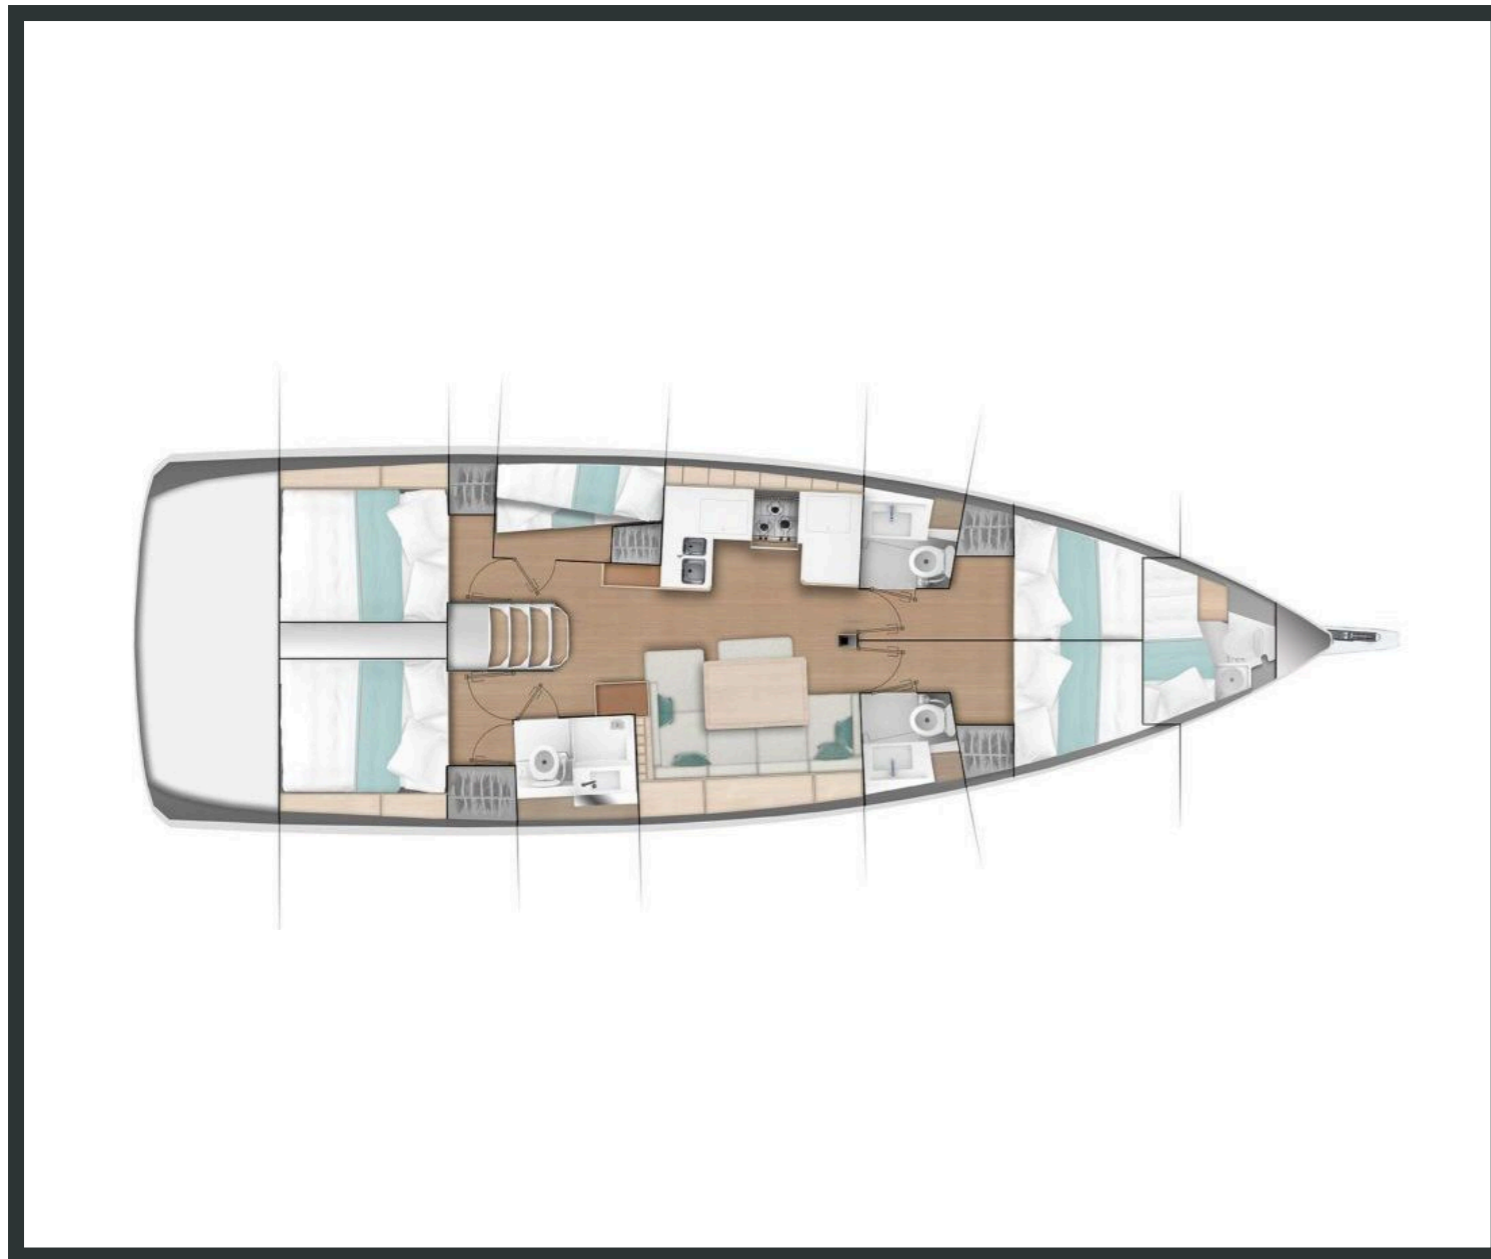

Sun **Odyssey 490**

Model 2019

Sun **Odyssey 490** / Model 2019
12 guests / **5 +1** cabins / **3 +1** wc

SPECIFICATIONS:

LOA (m) **14.42**
Beam (m) **4.49**
Draft (m) **1.65**
Cabins **6**
Berths **12**
Heads **4**
Engines (hp) **80**

Fuel capacity (lt) **240.0**
Main sail type **Batten**
Genoa type **Furling**
Main sail area (sq.m.) **56**
Genoa sail area (sq.m.) **53**
Cruising speed (knots) **7.5**
Main engines consumption (lt/h) **8**

Sun **Odyssey 490**
Model 2019

Sun **Odyssey 490**
Model 2019

FULL INVENTORY / EQUIPMENT LIST

Accommodation: ✓ 1 Bow Cabin Head ✓ 1 Bow Single Bed Cabin ✓ 1 Bunk Bed Cabin ✓ 3 Heads
 ✓ 3 Showers ✓ 4 Double Bed Cabins ✓ Bow / Skipper Cabins
 ✓ Saloon Table Convertible into Double Berth